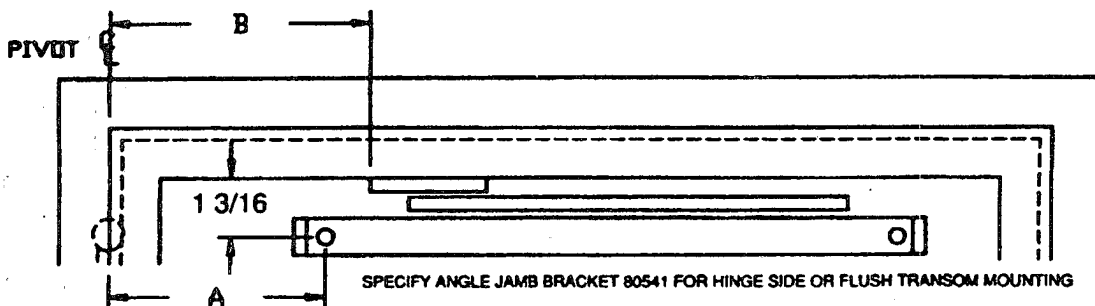

INSTALLATION INSTRUCTIONS FOR #3311- #3337

REVERSIBLE / NON-HANDED
FOR SINGLE ACTING DOORS ONLY

SCREW DETAIL			
	QTY	WOOD	METAL
JAMB	4	#14 X 1-1/2" F.H.V.S.	1/4-20 X 3/4" F.H.V.S.
DOOR	2	5/16 18 RD.H.M.S. 1/2" DIA SEX BOLT	5/16-18 RD.H.M.S. 1/2" DIA. SEX BOLT