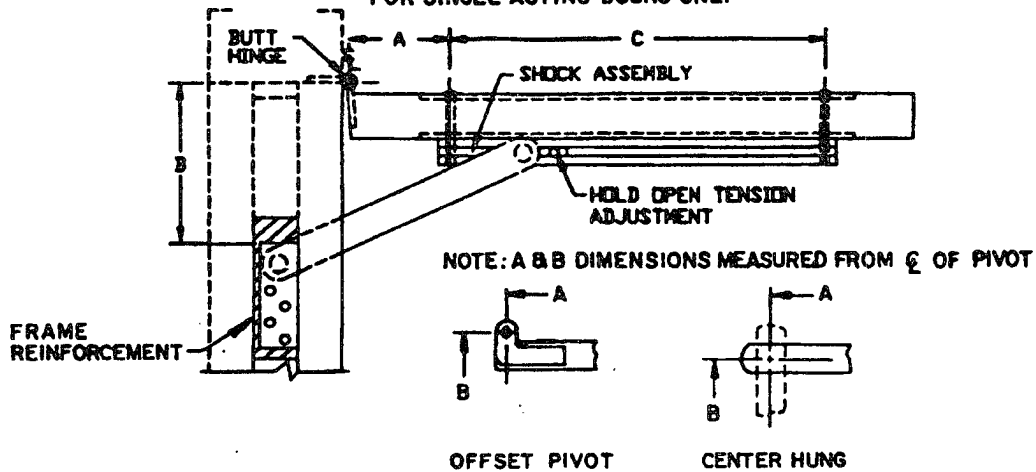

INSTALLATION INSTRUCTIONS FOR #3311- #3337

REVERSIBLE / NON-HANDED
FOR SINGLE ACTING DOORS ONLY

SCREW DETAIL			
	QTY	WOOD	METAL
JAMB	4	#14 X 1-1/2" F.H.V.S.	1/4-20 X 3/4" F.H.V.S.
DOOR	2	5/16 18 RD.H.M.S. 1/2" DIA SEX BOLT	5/16-18 RD.H.M.S. 1/2" DIA. SEX BOLT

ALWAYS REQUEST LATEST TEMPLATE DRAWING FOR NEW INSTALLATIONS
ALL DIMENSIONS SHOWN IN INCHES

DON-JO MFG., INC.

P.O. Box 929
Sterling, Ma. 01564
www.don-jo.com