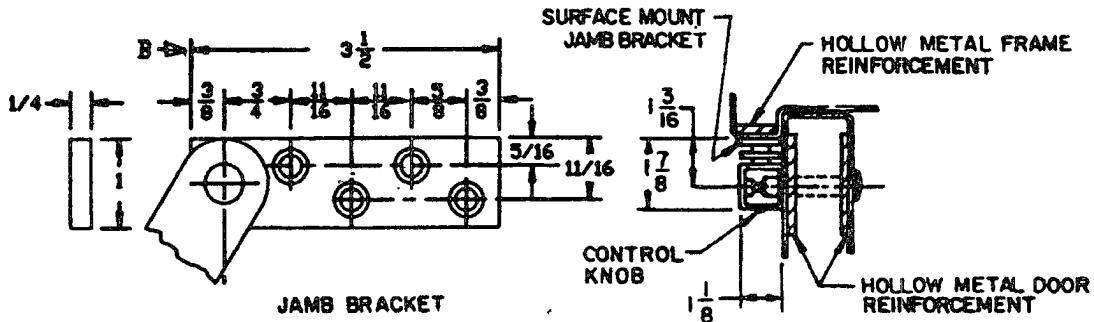

INSTALLATION INSTRUCTIONS FOR #3311- #3337

REVERSIBLE / NON-HANDED
FOR SINGLE ACTING DOORS ONLY

SCREW DETAIL			
	QTY	WOOD	METAL
JAMB	4	#14 X 1-1/2" F.H.V.S.	1/4-20 X 3/4" F.H.V.S.
DOOR	2	5/16 18 RD.H.M.S. 1/2" DIA SEX BOLT	5/16-18 RD.H.M.S. 1/2" DIA. SEX BOLT