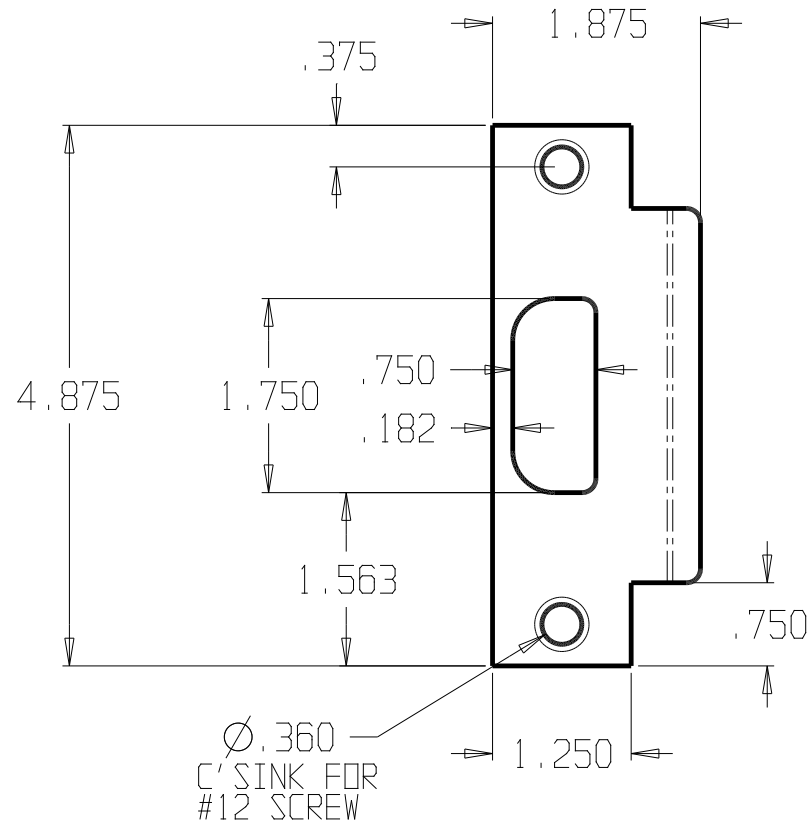

REVISIONS

ZONE

REV

FINISHES :

GALUGE :

13ga .090

DON-JO MFG. INC.

DESIGNER

D.R.

SIZE

A

DATE:

7/21/20

PART NO.

EH-100

REV

SCALE

RELEASE DATE

WEIGHT

SHEET