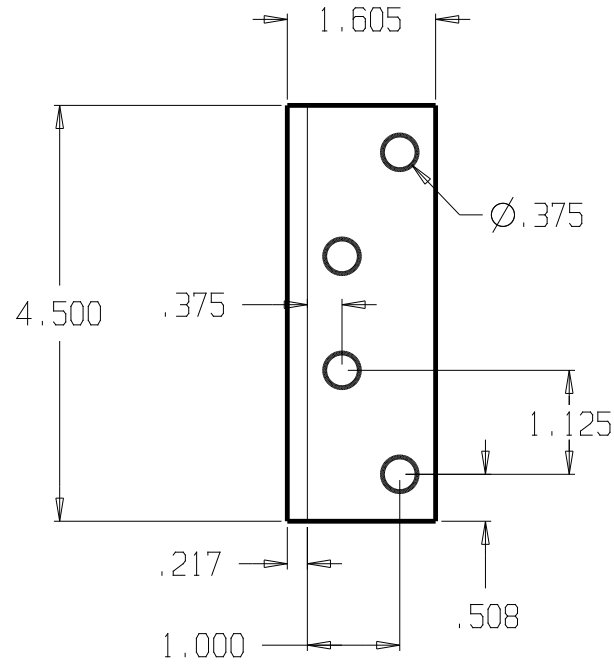

DWG NO

SH

REV

REVISIONS

ZONE

REV

FINISHES:

PRIME COAT

GALUGE:

24ea .024

DON-JO MFG. INC.

DESIGNER

D.R.

SIZE

A

DATE:

1/28/22

PART NO.

DSF 45

REV

SCALE

RELEASE DATE

WEIGHT

SHEET