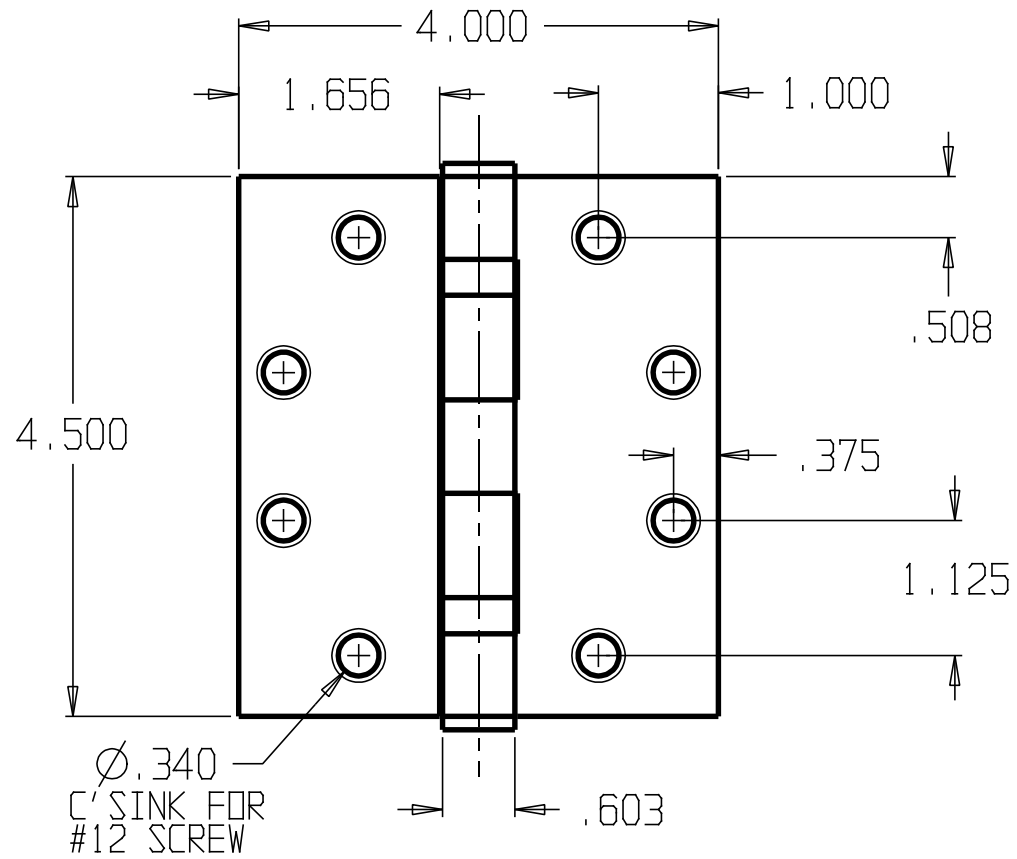

REVISIONS			
ZONE	REV	FINISHES:	GAUGE:
		652	10ga. .135

DON-JO MFG. INC.

DESIGNER	SIZE A	DATE: 1/12/05	PART NO. BB-74540	REV
APPROVED	SCALE	RELEASE DATE	WEIGHT	SHEET