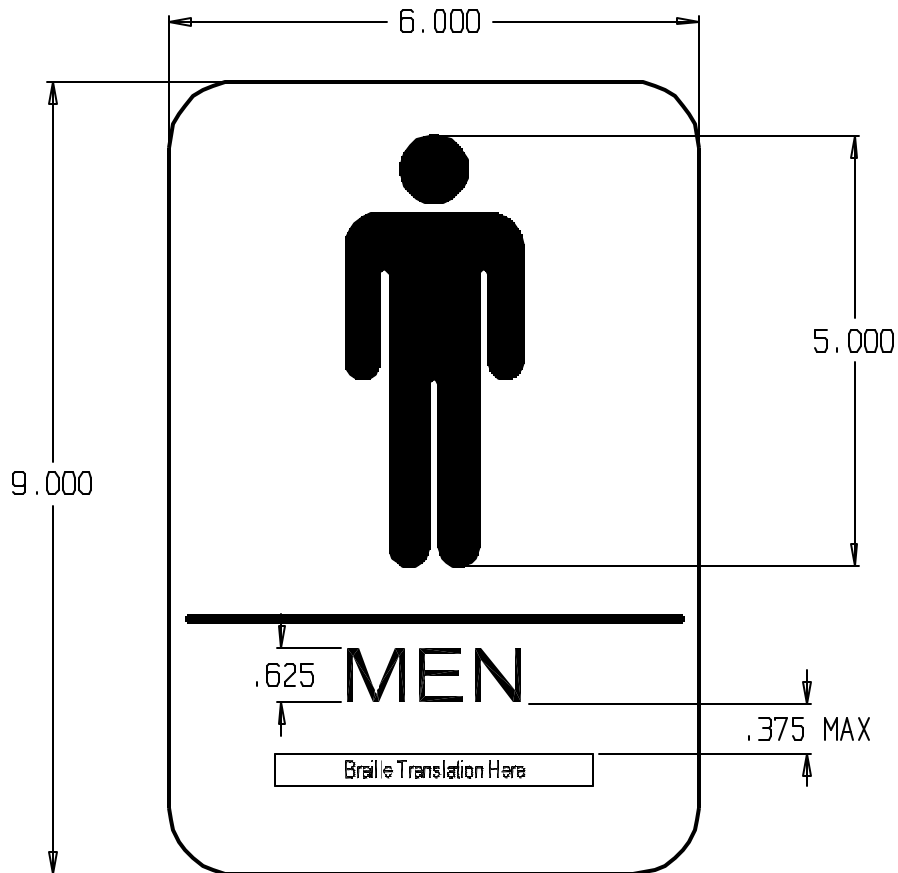

REVISIONS			
ZONE	REV	FINISHES :	GALUGE :
		BLUE	

DON-JO MFG. INC.

DESIGNER	SIZE	DATE	PART NO.	REV
	A	5/4/04	HS-9070-02	
APPROVED	SCALE	RELEASE DATE	WEIGHT	SHEET