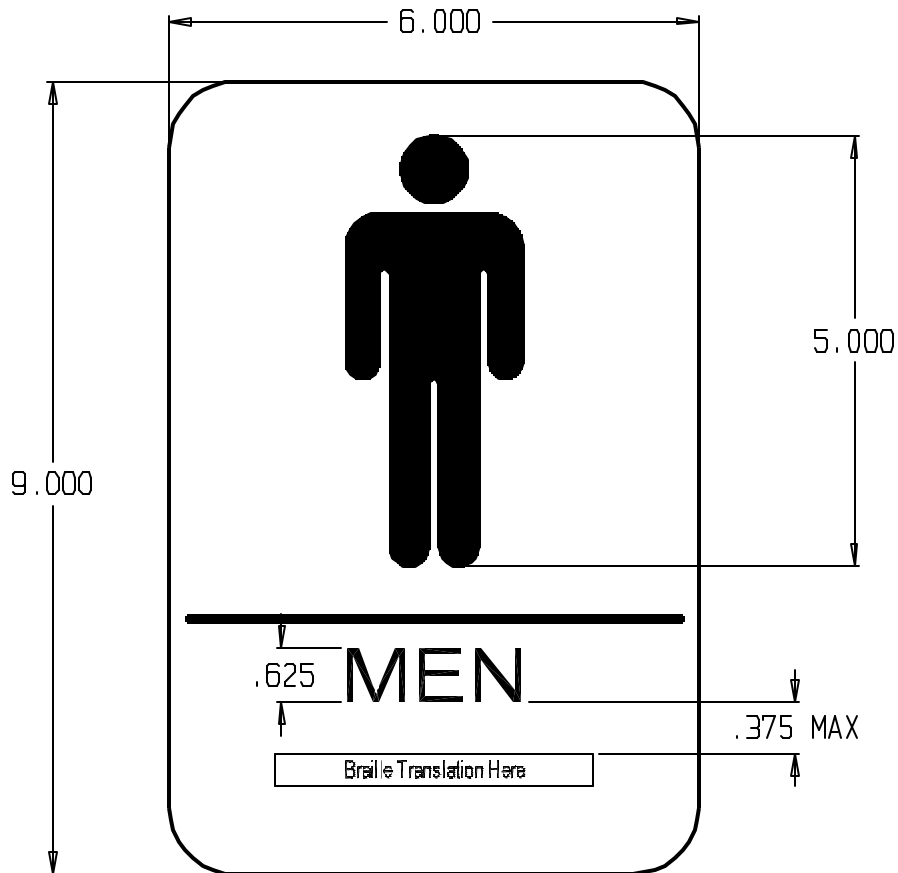

REVISIONS			
ZONE	REV	FINISHES :	GALUGE :
		BROWN	

DON-JO MFG. INC.

DESIGNER	SIZE	DATE	PART NO.	REV
	A	5/4/04	HS-9060-02	
APPROVED	SCALE	RELEASE DATE	WEIGHT	SHEET