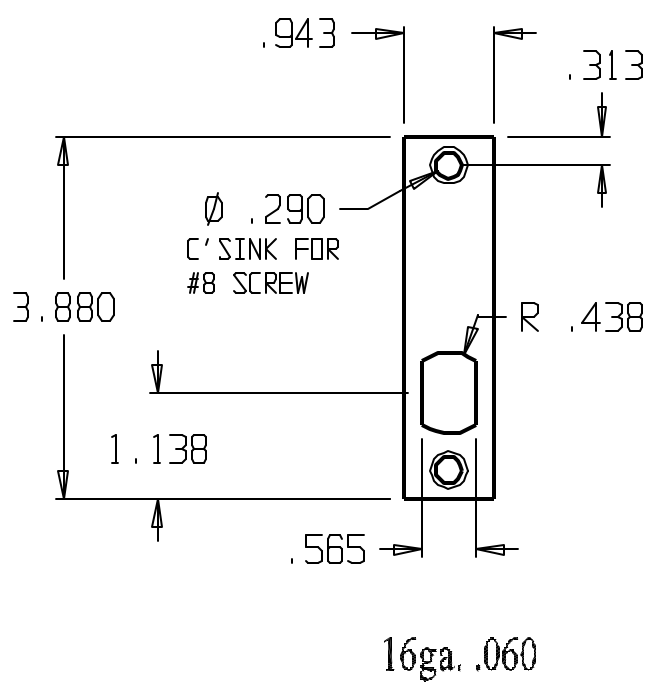

REVISIONS			
ZONE	REV	FINISHES :	GALUGE :
		PC	

DON-JO MFG. INC.		SIZE	DATE	PART NO.	REV
DESIGNER		A	5/17/04	FBRK-2	
APPROVED		SCALE	RELEASE DATE	WEIGHT	SHEET