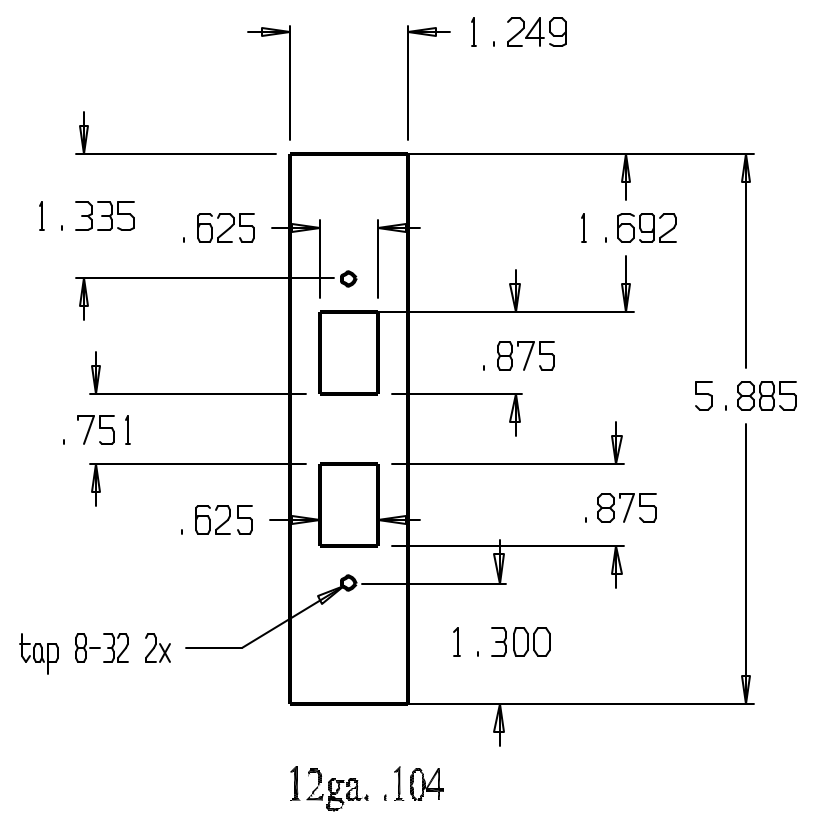

REVISIONS			
ZONE	REV	FINISHES :	GALUGE :
		PC	

DON-JO MFG. INC.		SIZE	DATE	PART NO.	REV
DESIGNER		A	5/17/04	FBRK-2	
APPROVED		SCALE	RELEASE DATE	WEIGHT	SHEET