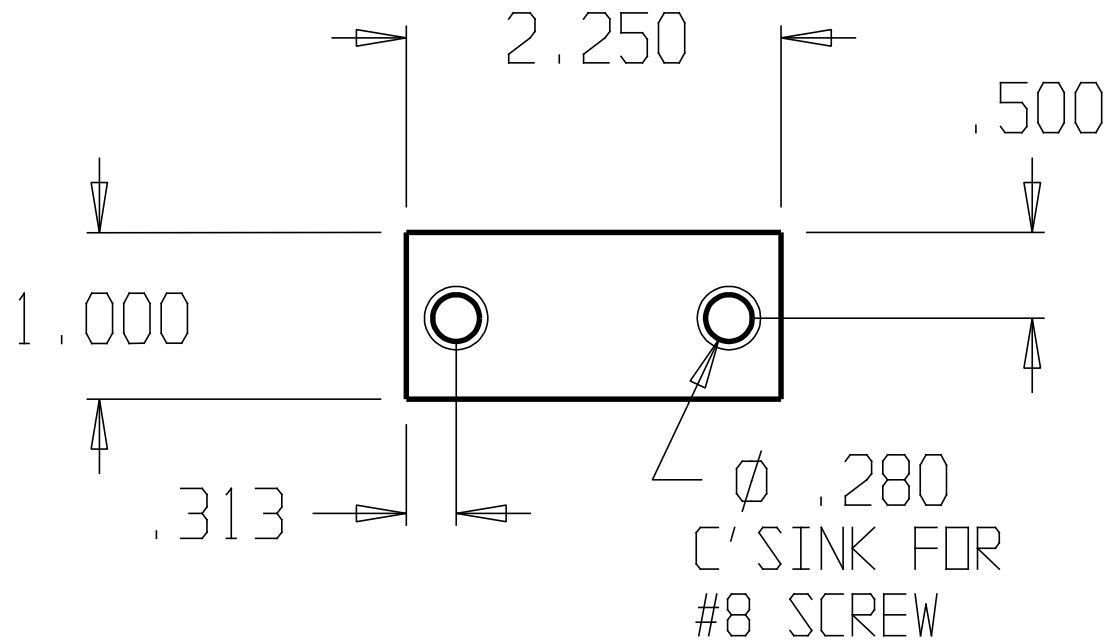

REVISIONS			
ZONE	REV	FINISHES:	GAUGE:
		BP & PC	11ga. .119

DON-JO MFG. INC.

DESIGNER	SIZE	DATE:	PART NO.	REV
	A	5/12/04	EF-161	
APPROVED	SCALE	RELEASE DATE	WEIGHT	SHEET