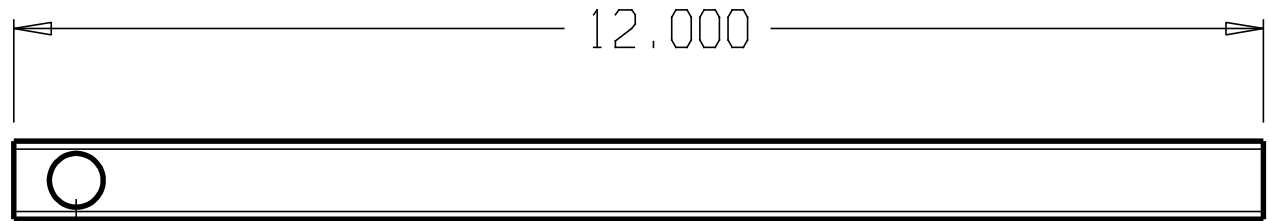

REVISIONS		
ZONE	REV	FINISHES :
		605, 613, 609, 620, 625, 626
		GAUGE :

DON-JO MFG. INC.

DESIGNER	SIZE	DATE:	PART NO.	REV
	A	6/3/04	SB-12	
APPROVED	SCALE	RELEASE DATE	WEIGHT	SHEET