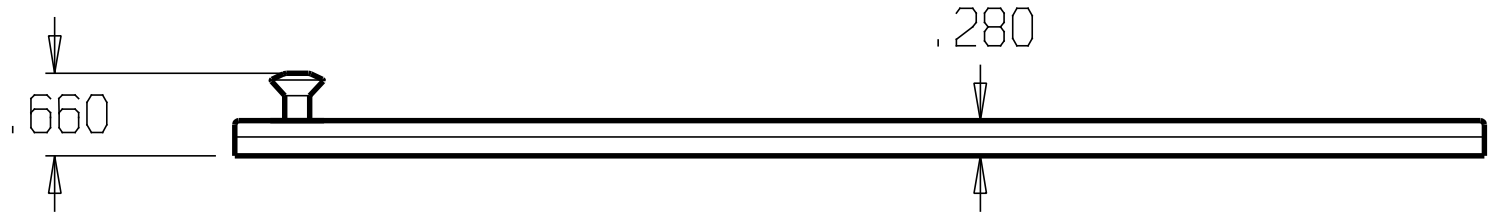

REVISIONS		
ZONE	REV	FINISHES :
		605, 613, 609, 620, 625, 626
		GAUGE :

DON-JO MFG. INC.

DESIGNER	SIZE	DATE:	PART NO.	REV
	A	6/3/04	SB-12	
APPROVED	SCALE	RELEASE DATE	WEIGHT	SHEET