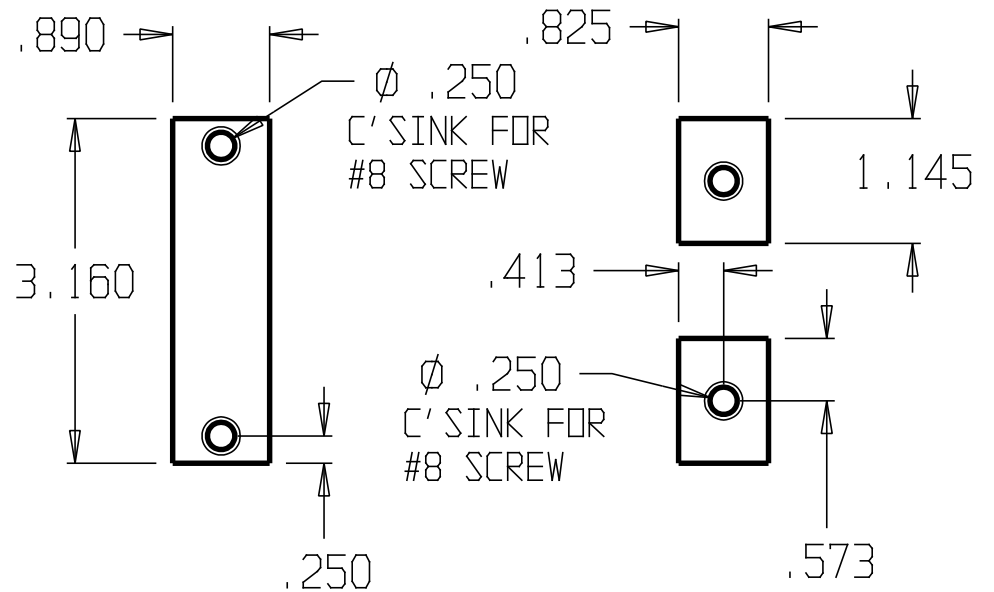

REVISIONS				
ZONE	REV	FINISHES:	DATE	APPROVED
		605,626		

DON-JO MFG. INC.

DESIGNER	SIZE A	DATE: 4/1/04	PART NO. #1724	REV
APPROVED	SCALE	RELEASE DATE	WEIGHT	SHEET