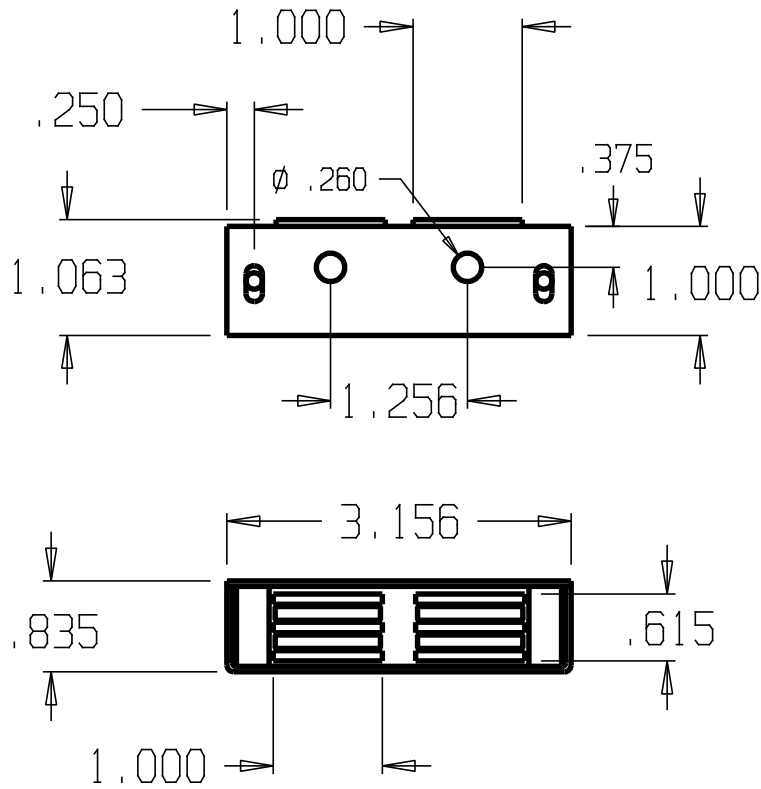

REVISIONS				
ZONE	REV	FINISHES:	DATE	APPROVED
		605,626		

DON-JO MFG. INC.

DESIGNER	SIZE A	DATE: 4/1/04	PART NO. #1724	REV
APPROVED	SCALE	RELEASE DATE	WEIGHT	SHEET