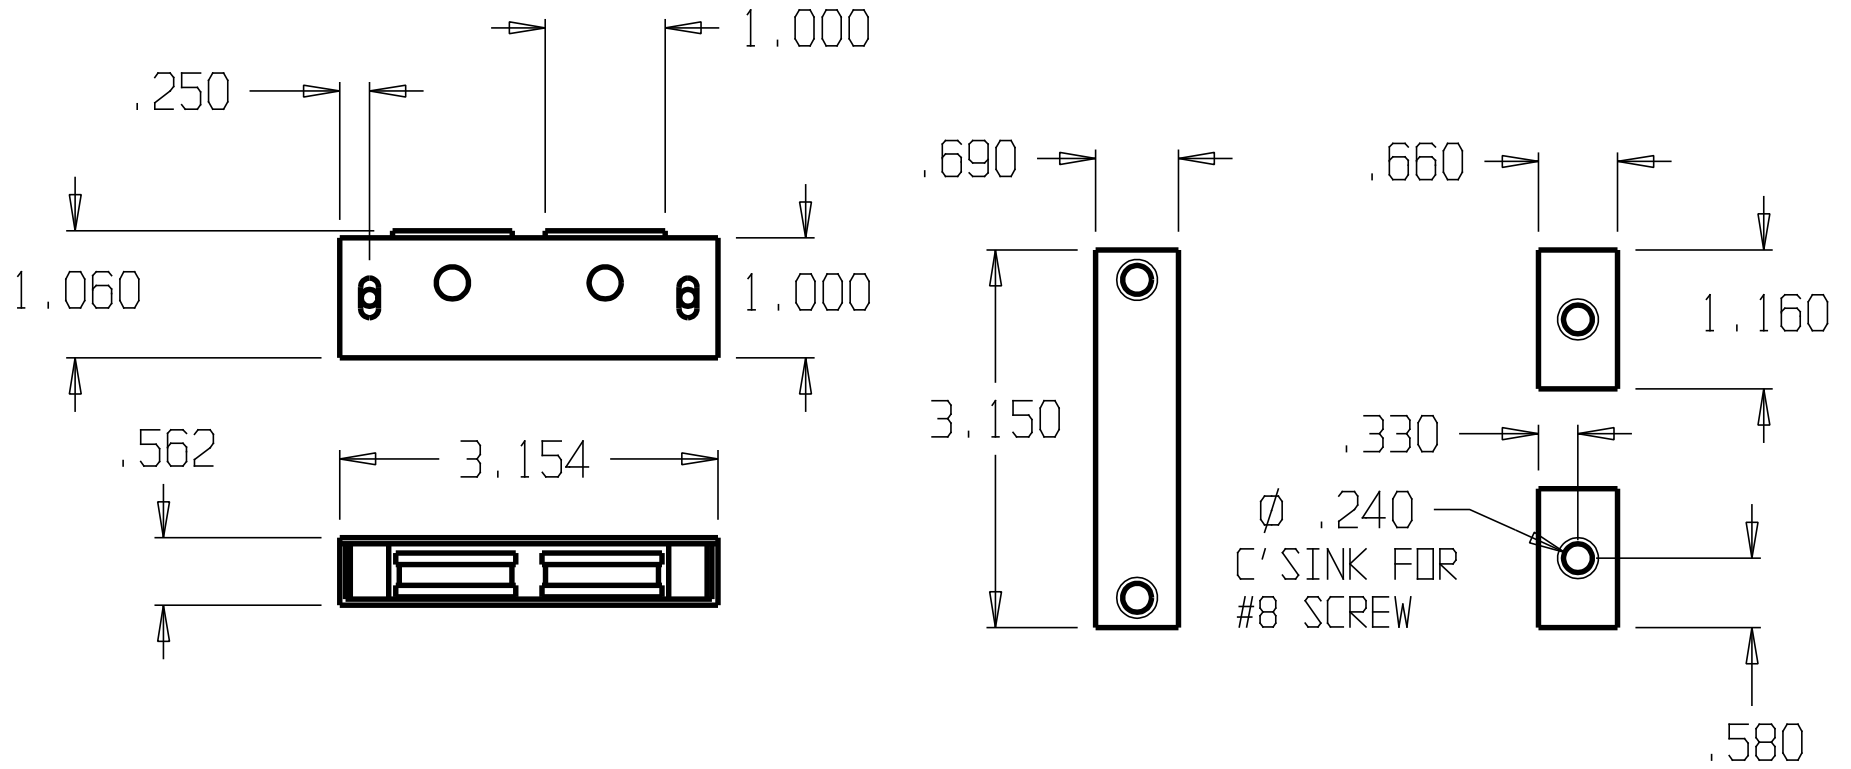

REVISIONS				
ZONE	REV	FINISHES:	DATE	APPROVED
		605,626		

DON-JO MFG. INC.

DESIGNER	
APPROVED	

SIZE	DATE:	PART NO.	REV
A	4/1/04	#1722	
SCALE	RELEASE DATE	WEIGHT	SHEET