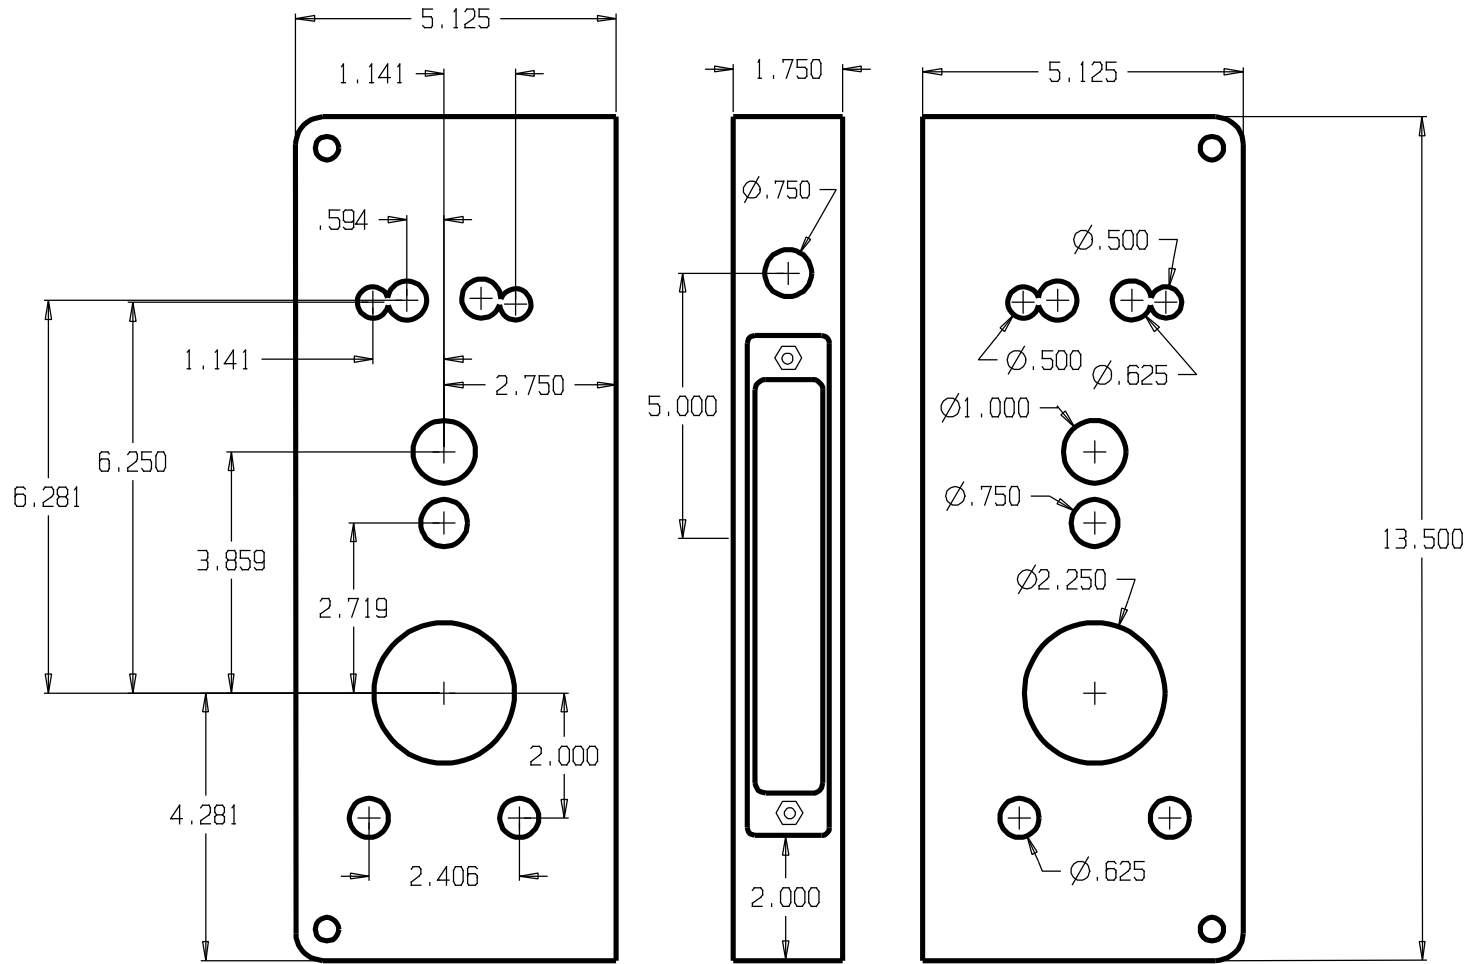

REVISIONS			
ZONE	REV	FINISHES:	GAUGE:
		605, 630 , DURO COAT	22ga. .032

**DON-JO MFG. INC.**

DESIGNER: D.R.

2011 PER SCHLAGE REV. 06/11-A

SIZE: A	DATE: 2/8/12	PART NO. 504CO-CW	REV
SCALE	RELEASE DATE	WEIGHT	SHEET