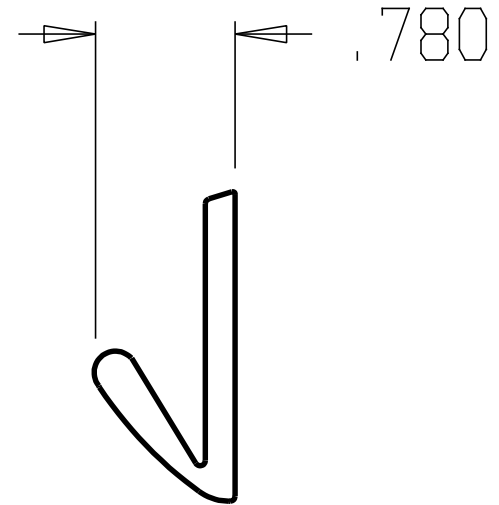

REVISIONS				
ZONE	REV	FINISHES:	DATE	APPROVED
		605, 613, 619, 620, 625		

DON-JO MFG. INC.

DESIGNER	SIZE A	DATE: 4/21/04	PART NO. #302	REV
APPROVED	SCALE	RELEASE DATE	WEIGHT	SHEET