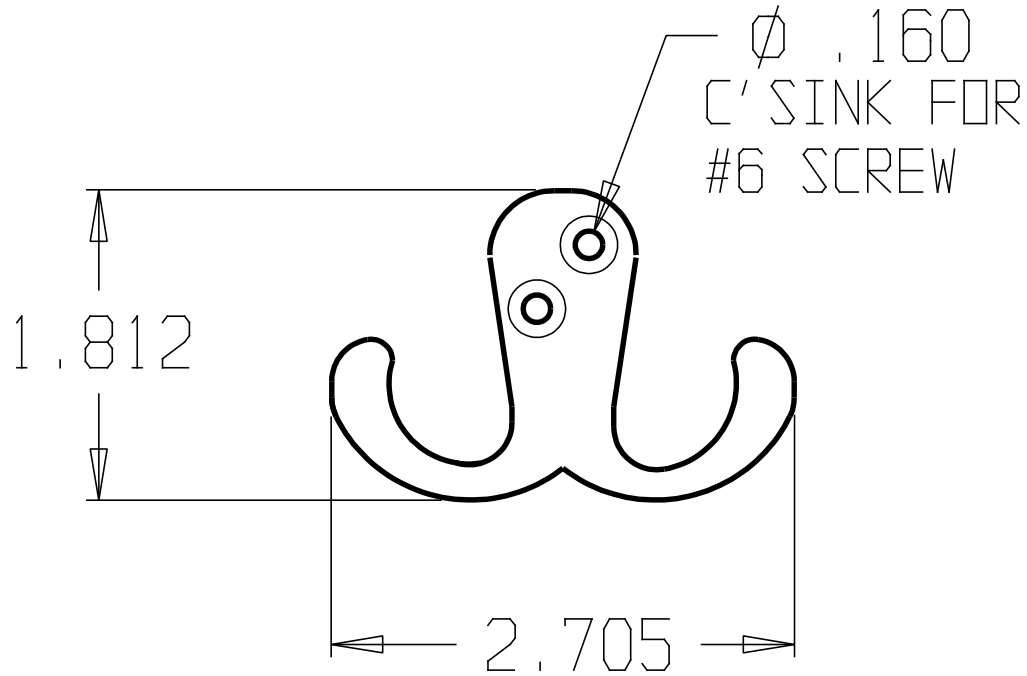

REVISIONS				
ZONE	REV	FINISHES:	DATE	APPROVED
		605, 613, 619, 620, 625		

DON-JO MFG. INC.

DESIGNER	SIZE A	DATE: 4/21/04	PART NO. #302	REV
APPROVED	SCALE	RELEASE DATE	WEIGHT	SHEET