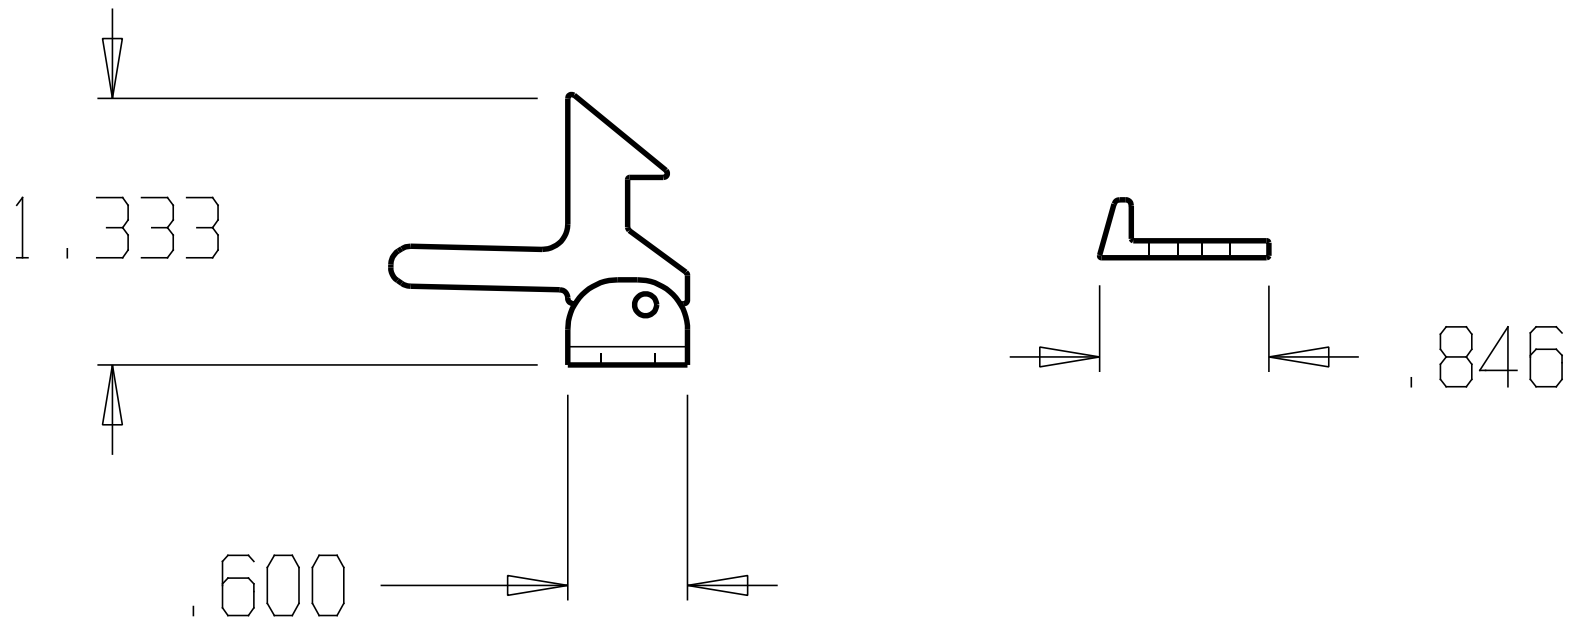

REVISIONS				
ZONE	REV	FINISHES:	DATE	APPROVED
		605, 625, 626		

DON-JO MFG. INC.

DESIGNER	SIZE	DATE:	PART NO.	REV
	A	3/25/04	#1590	
APPROVED	SCALE	RELEASE DATE	WEIGHT	SHEET