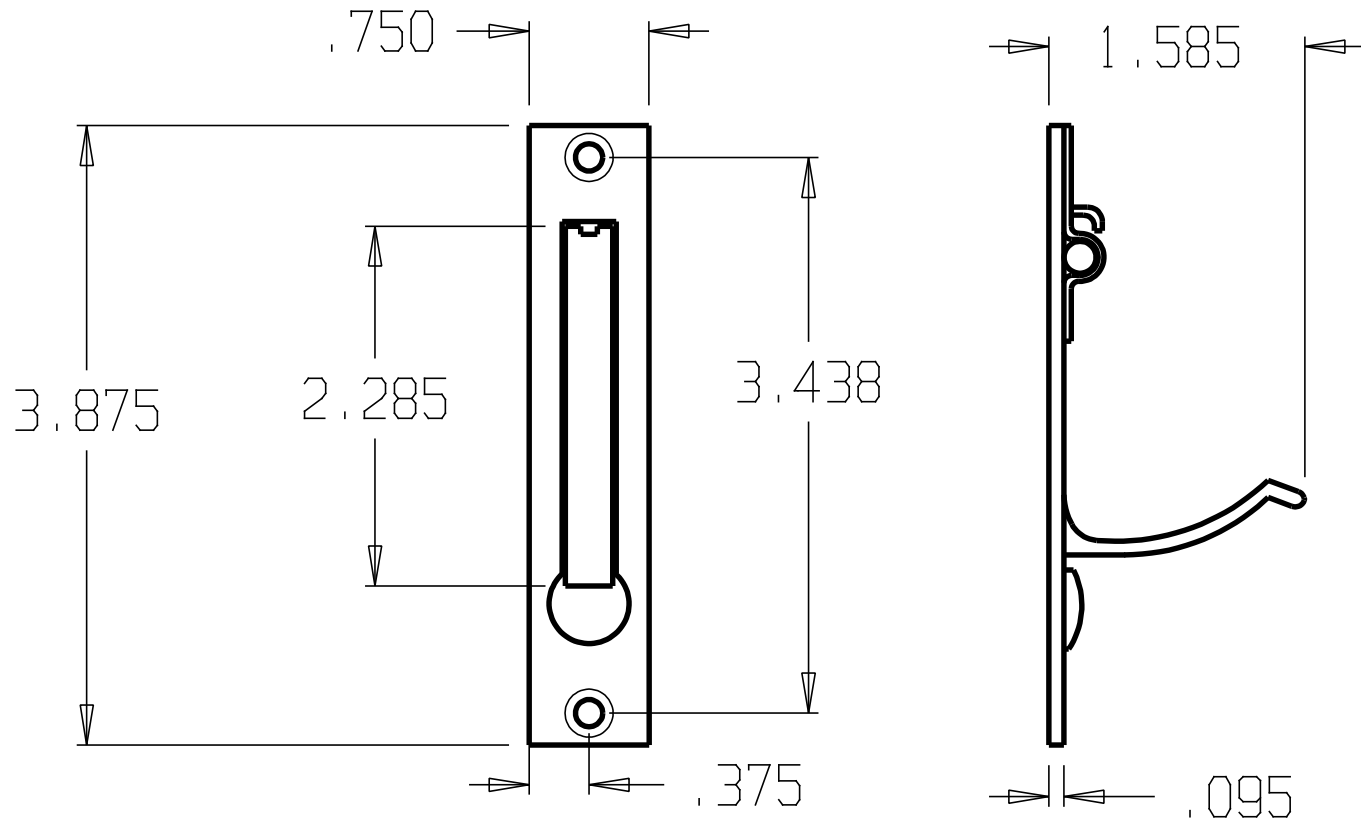

REVISIONS			
ZONE	REV	FINISHES:	DATE
		605,613,619,620,626	APPROVED

DON-JO MFG. INC.

DESIGNER	SIZE A	DATE: 2/10/04	PART NO. #104	REV
APPROVED	SCALE	RELEASE DATE	WEIGHT	SHEET