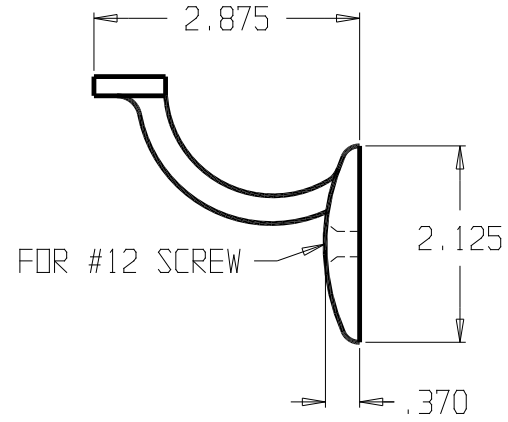

DWG NO

SH

REV

REVISIONS

ZONE

REV

FINISHES:

GALIGE :

605, 613 619, 625

DON-JO MFG. INC.

DESIGNER

D.R.

SIZE

A

DATE:

4/19/19

PART NO.

#140

REV

SCALE

RELEASE DATE

WEIGHT

SHEET