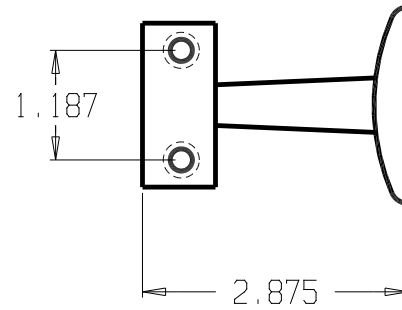

DWG NO

SH

REV

REVISIONS

ZONE

REV

FINISHES:

GALIGE :

605, 613 619, 625

DON-JO MFG. INC.

DESIGNER

D.R.

SIZE

A

DATE:

4/19/19

PART NO.

#140

REV

SCALE

RELEASE DATE

WEIGHT

SHEET