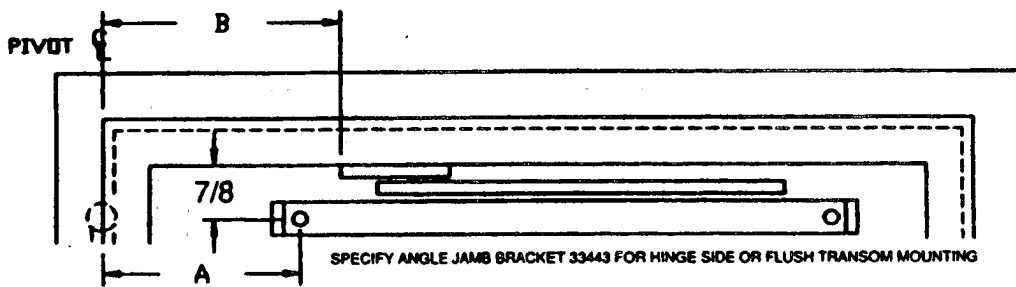

# PART# 3123 SURFACE MOUNT

REVERSIBLE/NON-HANDED

FOR SINGLE ACTING DOORS ONLY

NOTE: A & B DIMENSIONS MEASURED FROM CENTER LINE OF PIVOT

SCREW DETAIL			
	QTY	WOOD	METAL
JAMB	4	No.10 X 1-1/2" F.H.V.S.	10-32 X 1/2" F.H.M.S.
DOOR	2	10-32 X 1-1/2 R.H.M.S. 5/16" DIA. SEX BOLT	10-32 X 1-1/2 R.H.M.S. 5/16" DIA. SEX BOLT

ALWAYS REQUEST LATEST TEMPLATE DRAWING FOR NEW INSTALLATION  
ALL DIMENSIONS SHOWN IN INCHES

DO NOT SCALE DRAWING