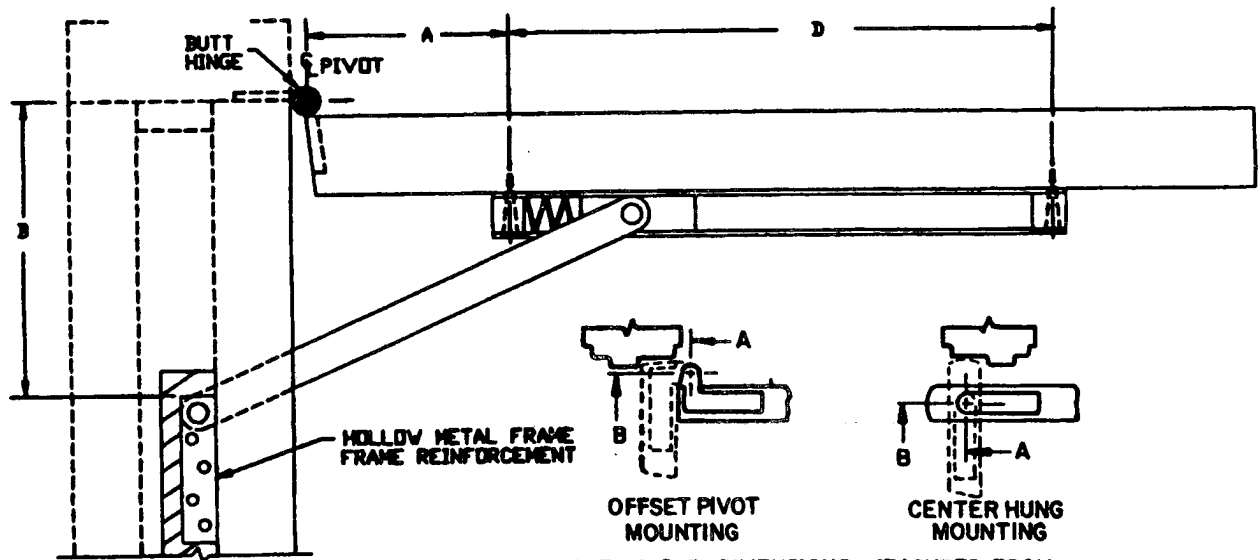

# PART# 3123 SURFACE MOUNT

REVERSIBLE/NON-HANDED

FOR SINGLE ACTING DOORS ONLY

NOTE: A & B DIMENSIONS MEASURED FROM CENTER LINE OF PIVOT

SCREW DETAIL			
	QTY	WOOD	METAL
JAMB	4	No.10 X 1-1/2" F.H.V.S.	10-32 X 1/2" F.H.M.S.
DOOR	2	10-32 X 1-1/2 R.H.M.S. 5/16" DIA. SEX BOLT	10-32 X 1-1/2 R.H.M.S. 5/16" DIA. SEX BOLT

ALWAYS REQUEST LATEST TEMPLATE DRAWING FOR NEW INSTALLATION  
ALL DIMENSIONS SHOWN IN INCHES

DO NOT SCALE DRAWING