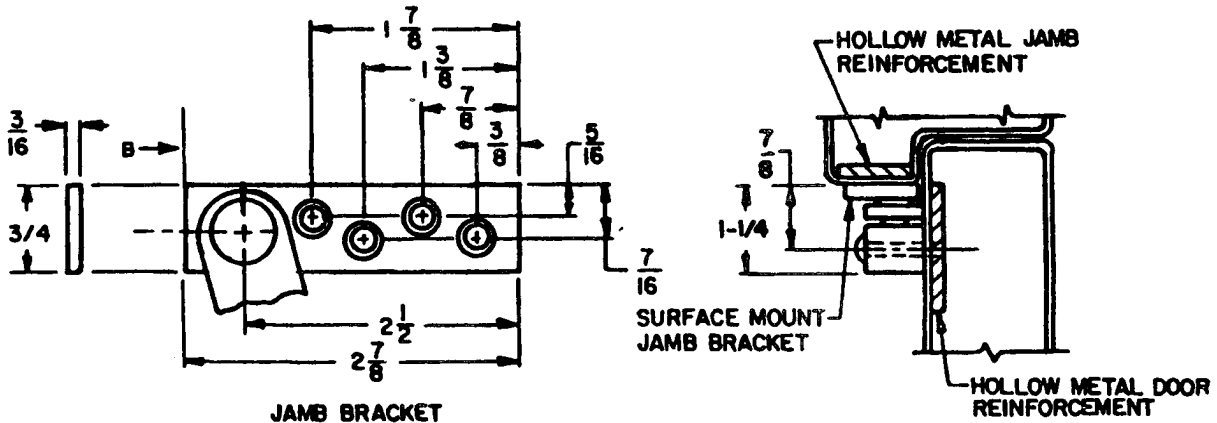

# PART# 3123 SURFACE MOUNT

REVERSIBLE/NON-HANDED

FOR SINGLE ACTING DOORS ONLY

NOTE: A & B DIMENSIONS MEASURED FROM CENTER LINE OF PIVOT

SCREW DETAIL			
	QTY	WOOD	METAL
JAMB	4	No.10 X 1-1/2" F.H.V.S.	10-32 X 1/2" F.H.M.S.
DOOR	2	10-32 X 1-1/2 R.H.M.S. 5/16" DIA. SEX BOLT	10-32 X 1-1/2 R.H.M.S. 5/16" DIA. SEX BOLT

ALWAYS REQUEST LATEST TEMPLATE DRAWING FOR NEW INSTALLATION  
ALL DIMENSIONS SHOWN IN INCHES

DO NOT SCALE DRAWING