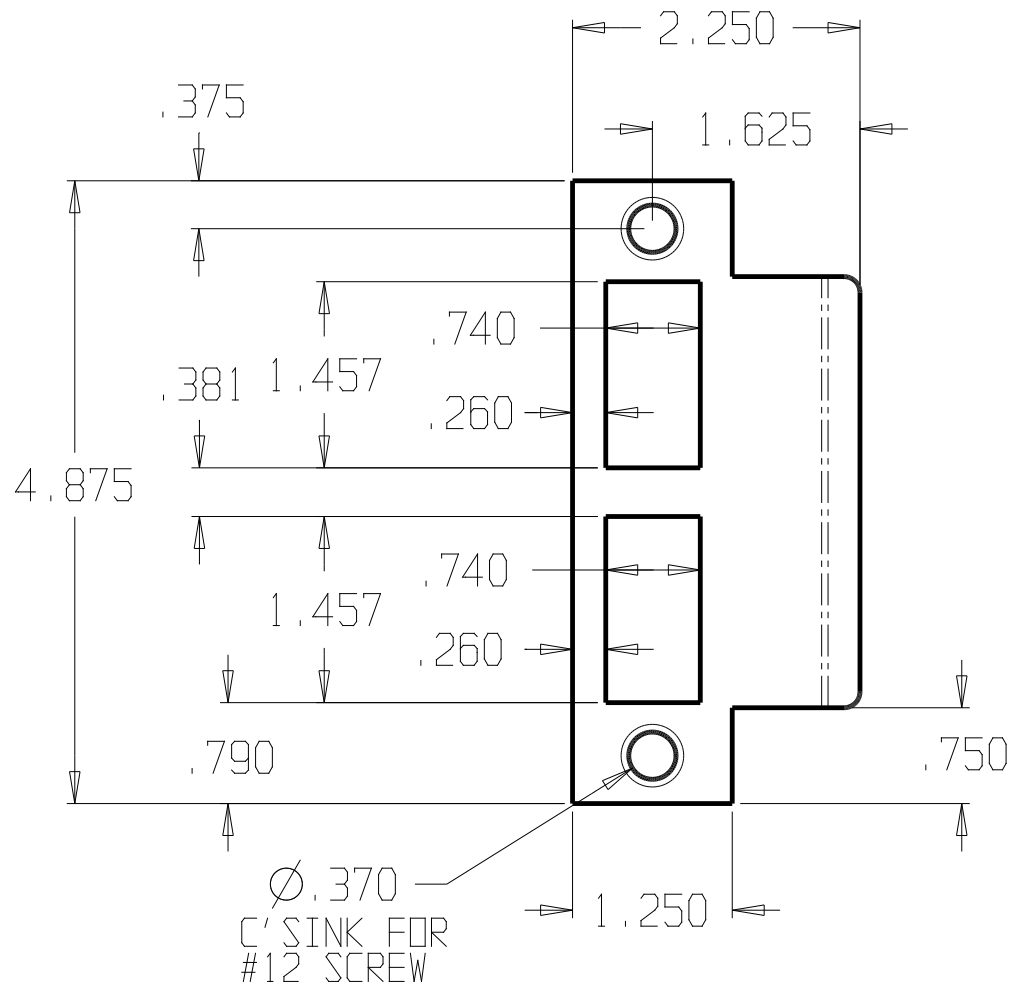

REVISIONS			
ZONE	REV	FINISHES:	GALIGE:
		630	13ga .090

DON-JO MFG. INC.		SIZE	DATE:	PART NO.	REV
		A	2/11/15	SMEST-158	
DESIGNER		SCALE	RELEASE DATE	WEIGHT	SHEET
APPROVED					