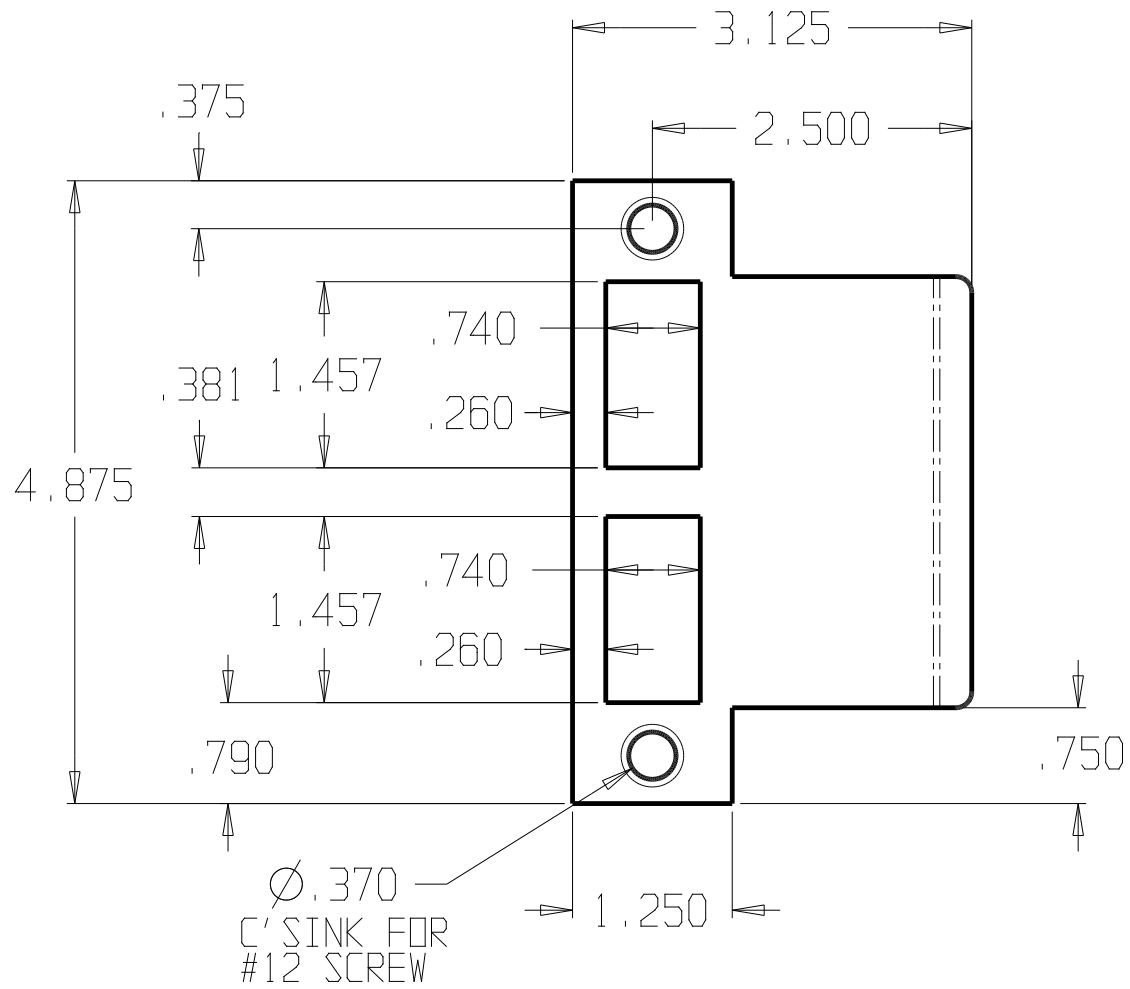

REVISIONS			
ZONE	REV	FINISHES:	GALIGE:
		630	13ga .090

DON-JO MFG. INC.				SIZE	DATE:	PART NO.	REV
DESIGNER		A	2/11/15	SMEST-125			
APPROVED		SCALE	RELEASE DATE	WEIGHT	SHEET		