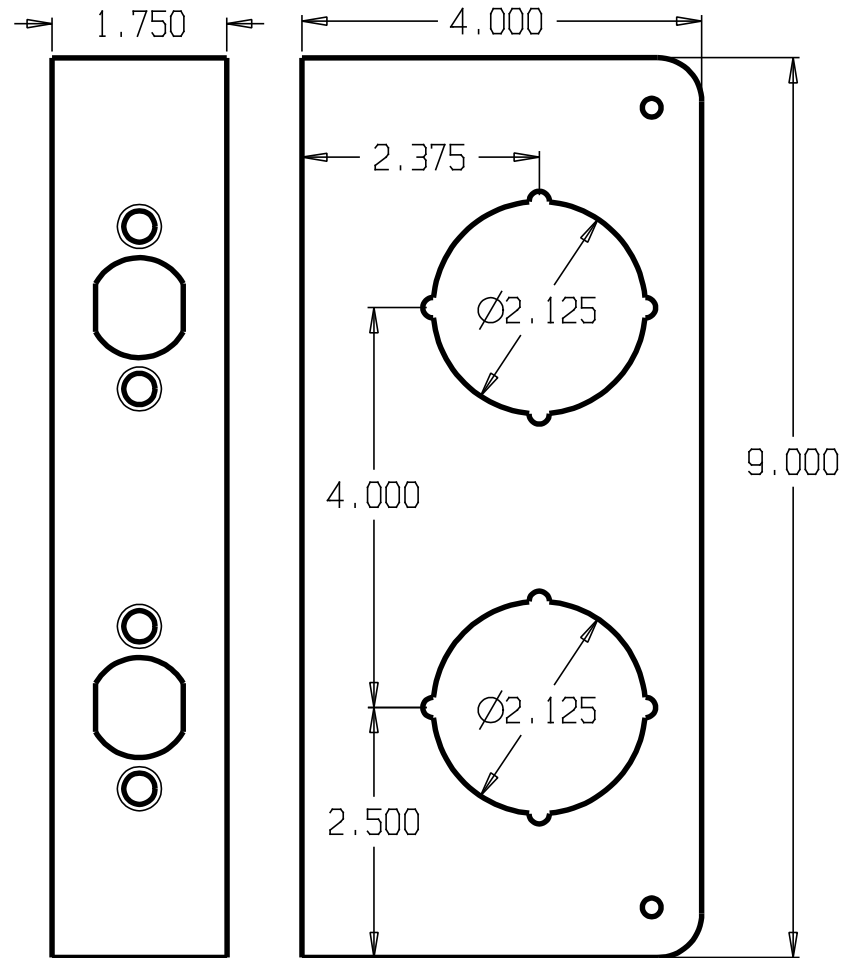

REVISIONS				
ZONE	REV	FINISHES:	DATE	APPROVED
		PB, AB, BZ, 10B & S		

DON-JO MFG. INC.

DESIGNER	SIZE	DATE:	PART NO.	REV
	A	4/5/04	942-VF	
APPROVED	SCALE	RELEASE DATE	WEIGHT	SHEET