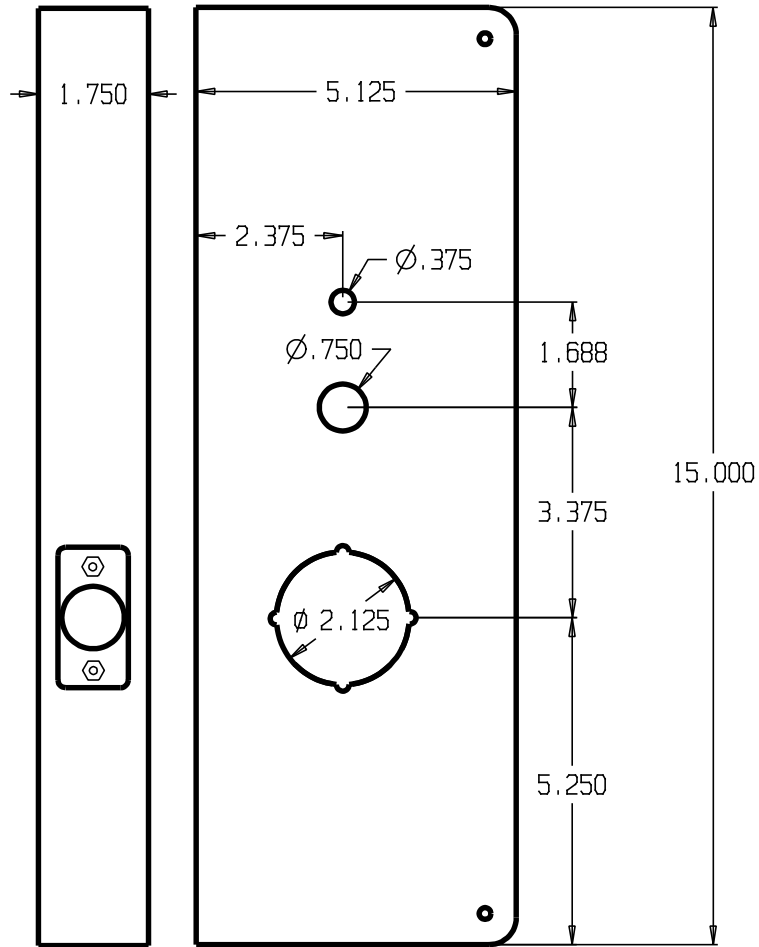

REVISIONS		
ZONE	REV	FINISHES:
		605,630
		GAUGE:

DON-JO MFG. INC.		SIZE	DATE:	PART NO.	REV
DESIGNER	D.R.	A	12/20/05	22-CW	
		SCALE	RELEASE DATE	WEIGHT	SHEET