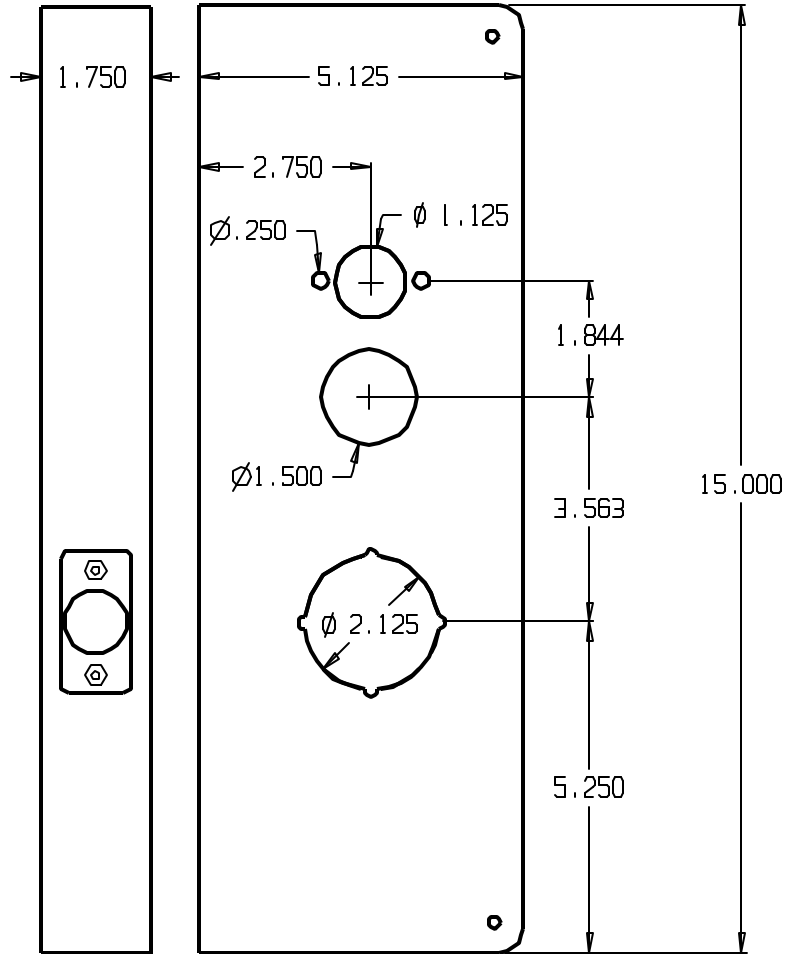

REVISIONS			
ZONE	REV	FINISHES:	GALUGE:
		PB, AB & S	22ga. .032

DON-JO MFG. INC.

DESIGNER  
APPROVED

SIZE: A  
DATE: 5/31/11

PART NO.: 15-CW  
REV

SCALE  
RELEASE DATE  
WEIGHT  
SHEET