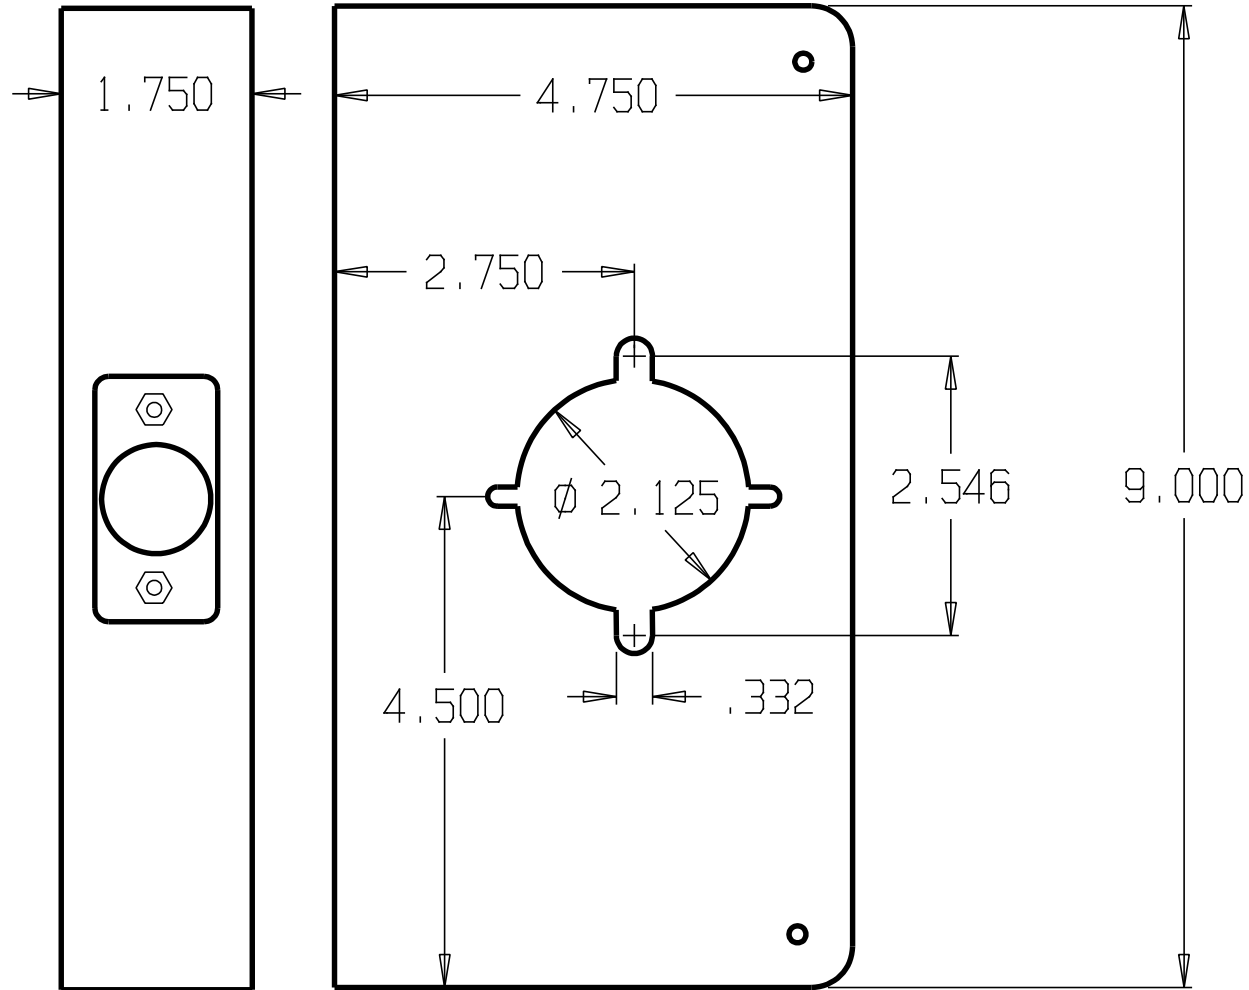

REVISIONS				
ZONE	REV	FINISHES:	DATE	APPROVED
		PB, AB, BZ & S		

DON-JO MFG. INC.

DESIGNER
APPROVED

SIZE: A
SCALE

DATE: 4/30/04

PART NO. 9K-CW

REV

RELEASE DATE
WEIGHT
SHEET