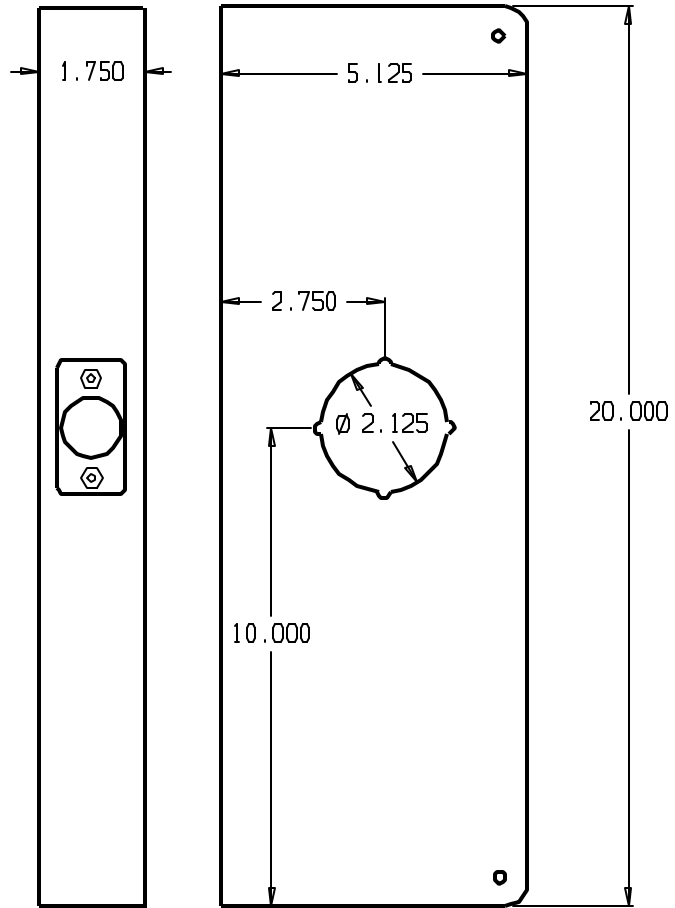

REVISIONS		
ZONE	REV	FINISHES:
		PB & S
		GALUGE: 22ga. .032

DON-JO MFG. INC.

DESIGNER	SIZE: A	DATE: 4/1/04	PART NO.: 20-CW	REV
APPROVED	SCALE	RELEASE DATE	WEIGHT	SHEET