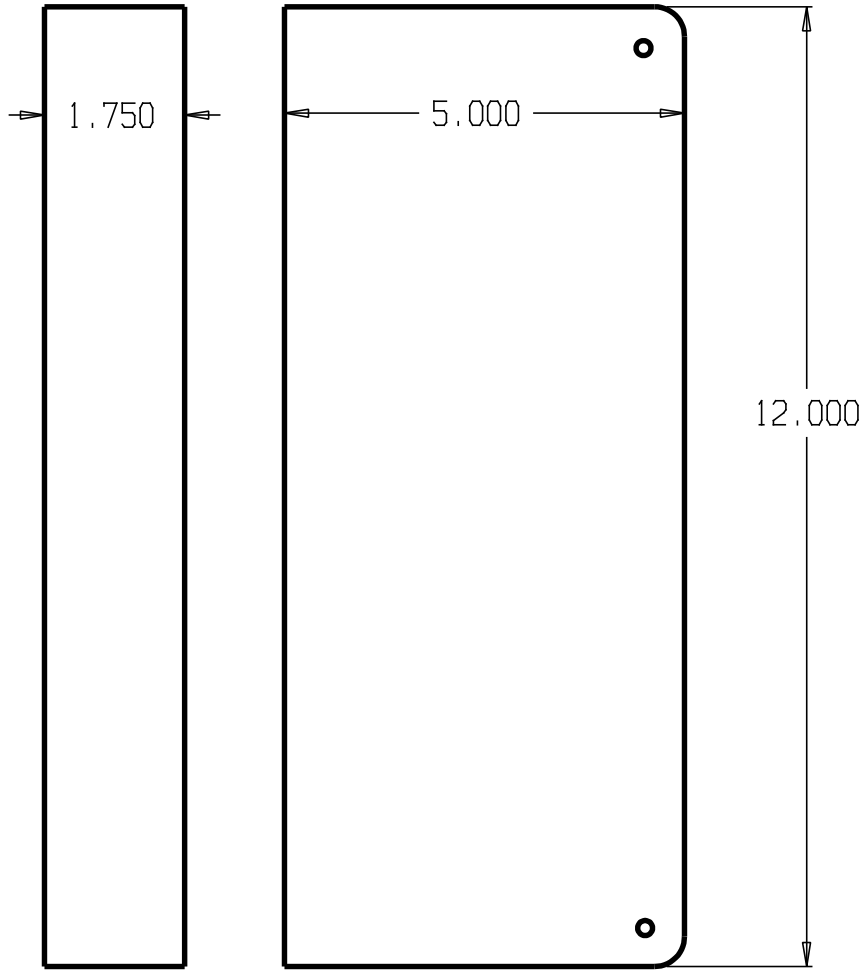

REVISIONS				
ZONE	REV	FINISHES:	DATE	APPROVED
		PB, AB, BZ, 10B & S		

DON-JO MFG. INC.

DESIGNER		SIZE A	DATE: 4/30/04	PART NO. 90-CW	REV
APPROVED		SCALE	RELEASE DATE	WEIGHT	SHEET