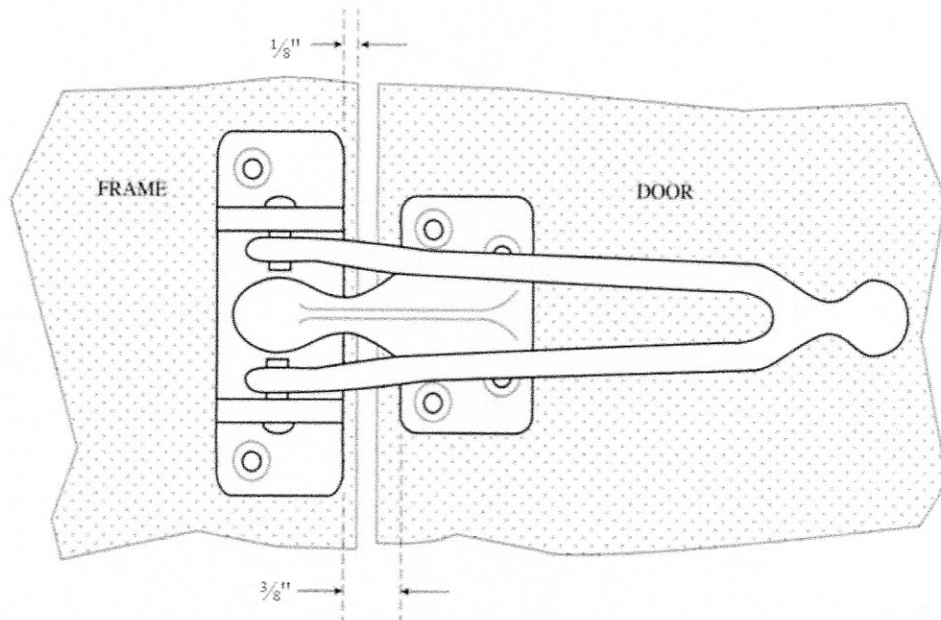

#1604

MOUNTING LOCATION

NOT TO SCALE

Note: The door guard should be mounted approximately 54" above the floor. (Check with your local authority for any special ADA requirements).

10/2016