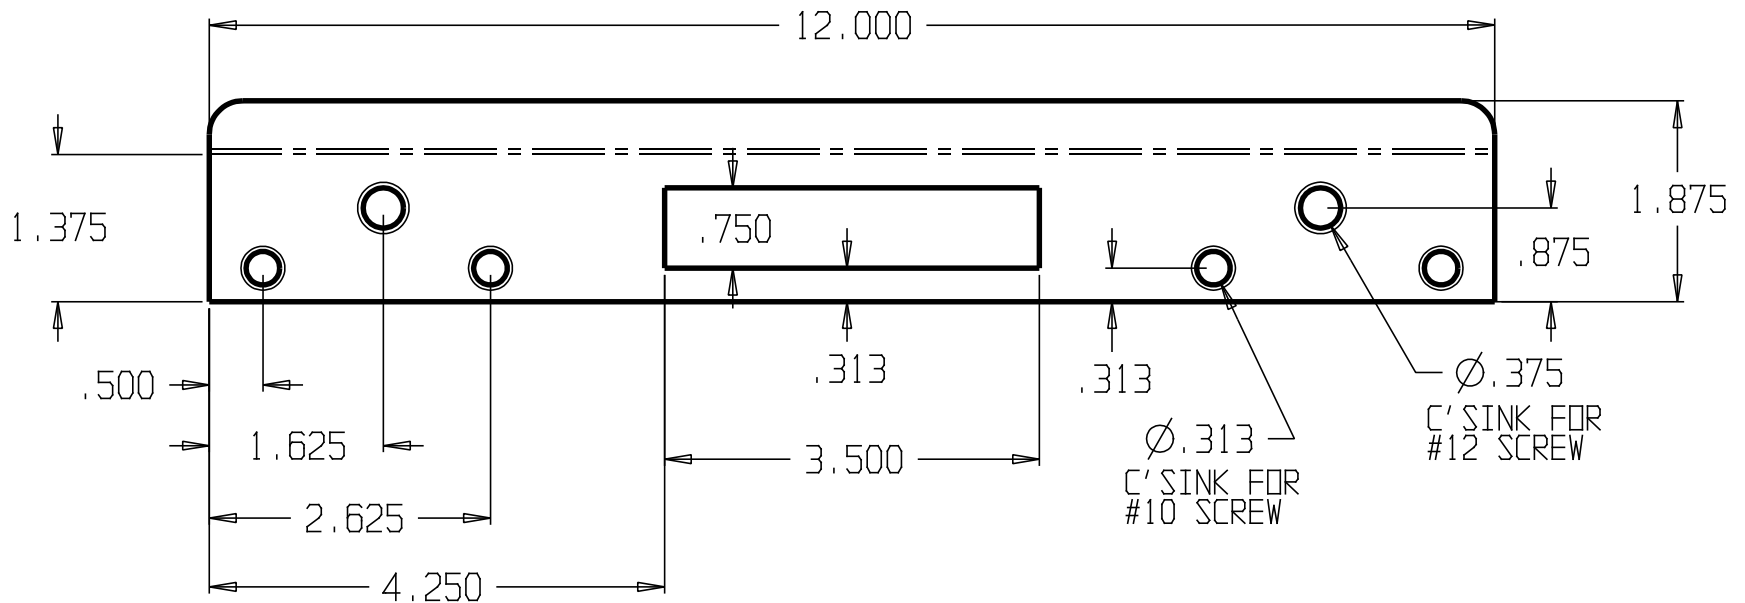

REVISIONS			
ZONE	REV	FINISHES:	GAUGE:
		BP	13ga. .090

DON-JO MFG. INC.

DESIGNER
APPROVED

SIZE: A
DATE: 5/19/04
SCALE: RELEASE DATE:

PART NO. FL-212NM
WEIGHT: SHEET: REV: