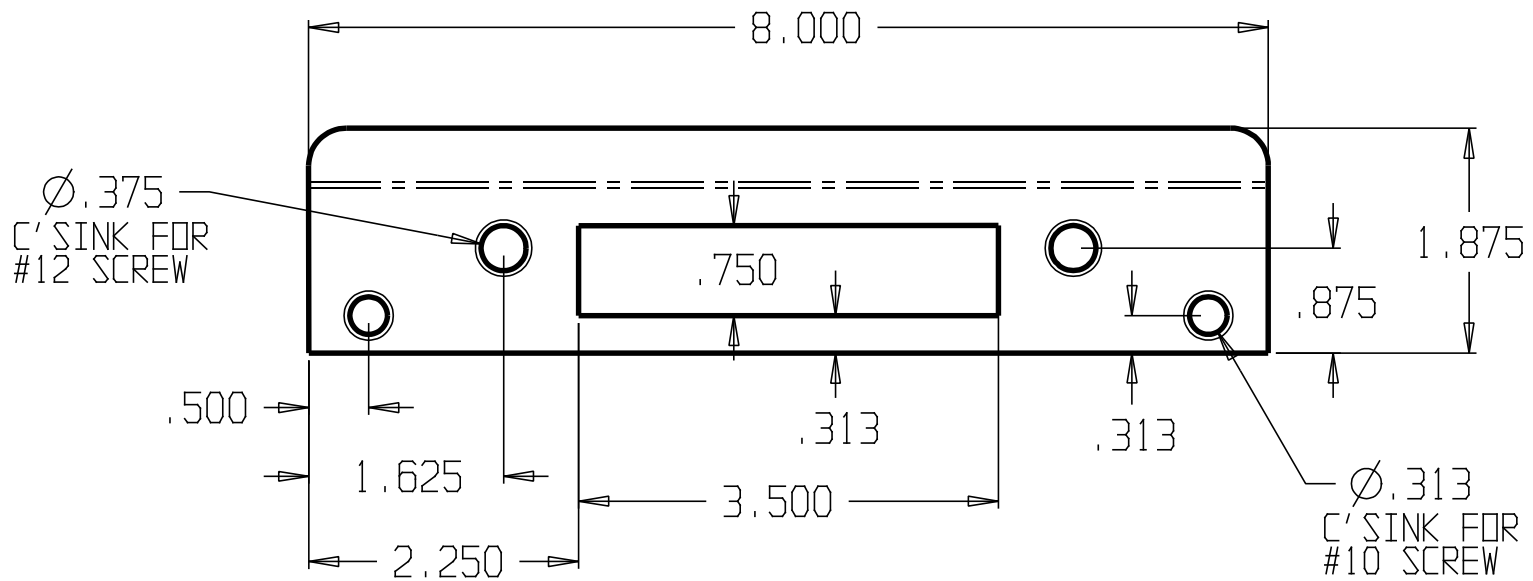

REVISIONS		
ZONE	REV	FINISHES:
		BP
		GAUGE:
		13ga. .090

DON-JO MFG. INC.

DESIGNER
APPROVED

SIZE A	DATE: 5/19/04
SCALE	RELEASE DATE

PART NO. FL-208NM	REV
WEIGHT	SHEET