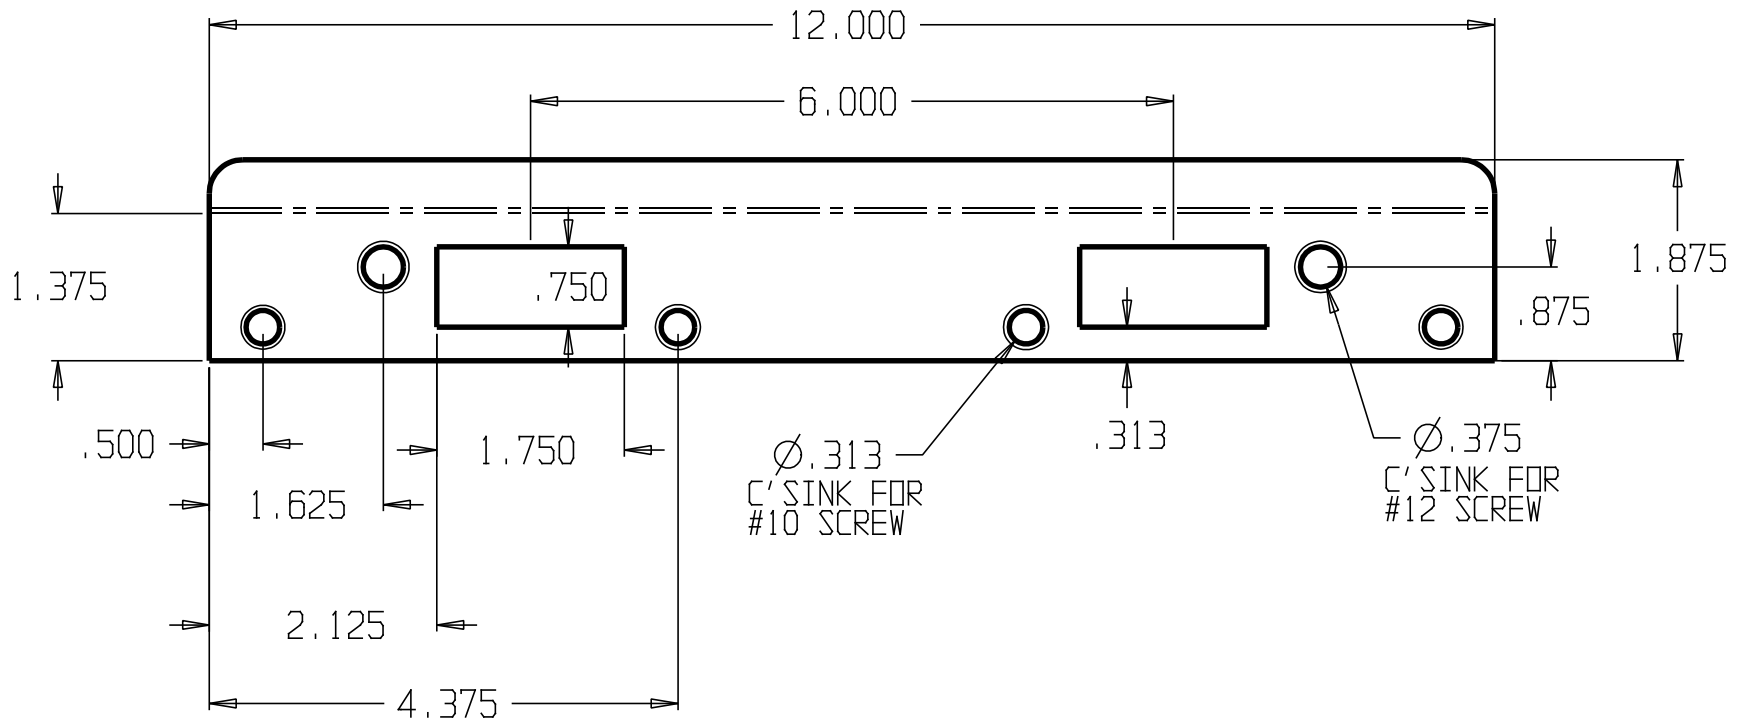

REVISIONS			
ZONE	REV	FINISHES:	GAUGE:
		BP	13ga. .090

DON-JO MFG. INC.				SIZE	DATE:	PART NO.	REV
DESIGNER		A	5/19/04	FL-212N6			
APPROVED		SCALE	RELEASE DATE	WEIGHT	SHEET		