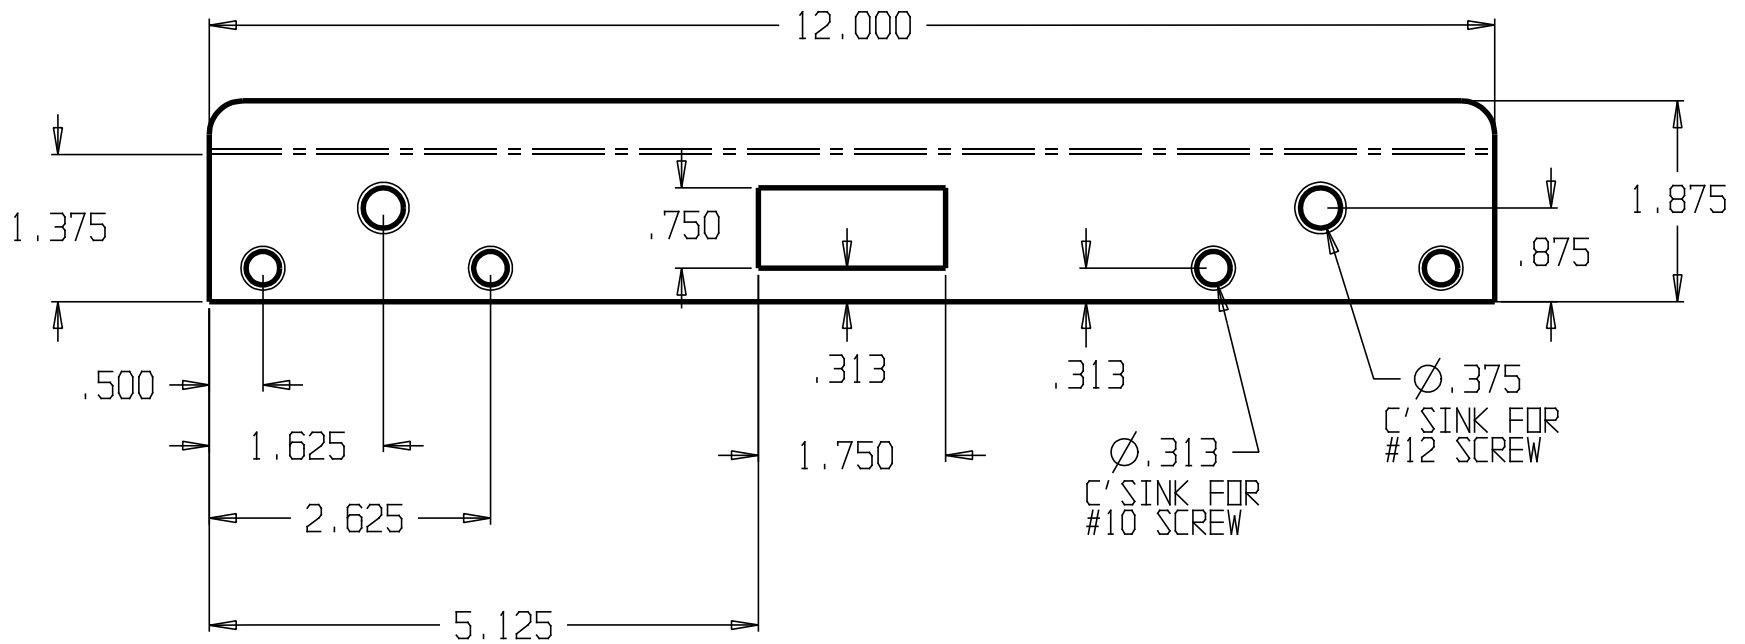

REVISIONS			
ZONE	REV	FINISHES:	GAUGE:
		BP	13ga. .090

DON-JO MFG. INC.

DESIGNER	SIZE	DATE:	PART NO.	REV
	A	5/19/04	FL-212N	
APPROVED	SCALE	RELEASE DATE	WEIGHT	SHEET