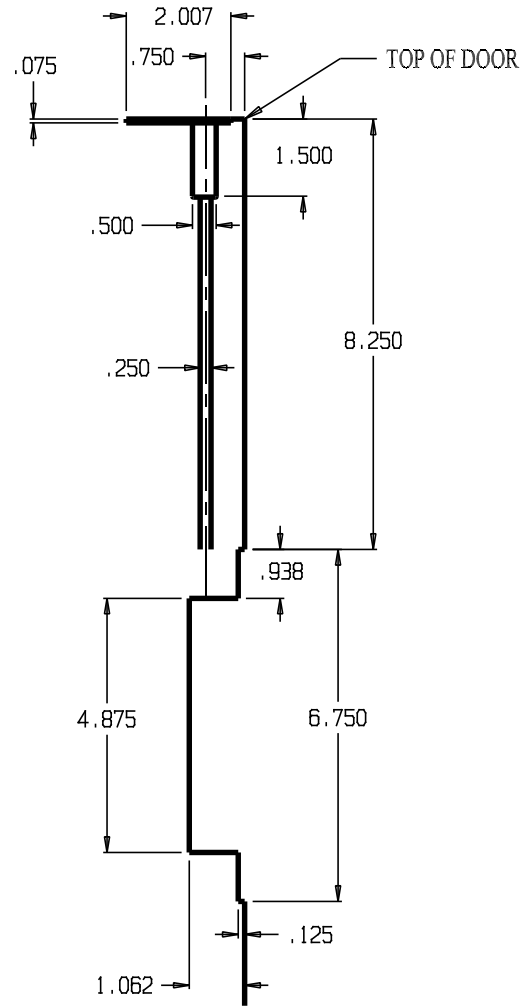

REVISIONS				
ZONE	REV	FINISHES :	DATE	APPROVED

**DON-JO MFG. INC.**

DESIGNER  
APPROVED

SIZE A	DATE: 3/25/04	PART NO. INSTALLATION FOR #1555	REV
SCALE	RELEASE DATE	WEIGHT	SHEET