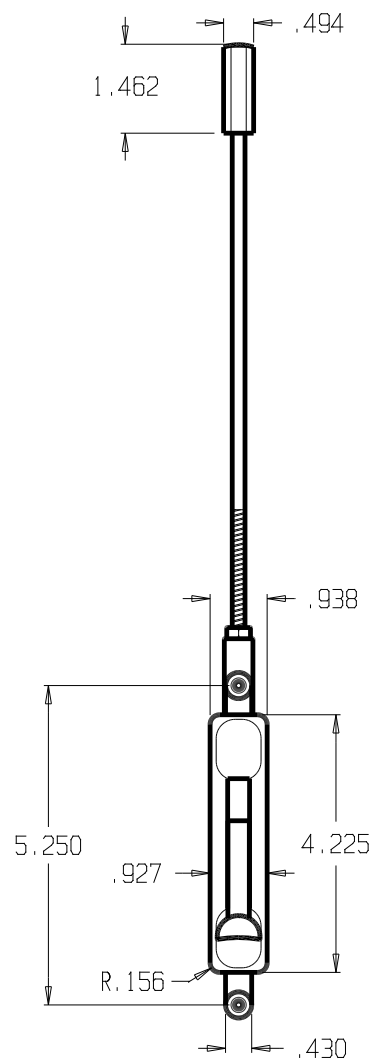

REVISIONS

ZONE	REV	FINISHES:	DATE	APPROVED
		SL & DU		

DON-JO MFG. INC.

DESIGNER	
APPROVED	

SIZE A	DATE: 3/25/04	PART NO. #1551	REV
SCALE	RELEASE DATE	WEIGHT	SHEET