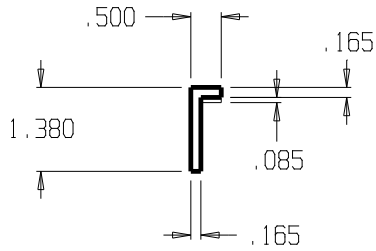

REVISIONS

ZONE	REV	FINISHES:	DATE	APPROVED
		SL & DU		

DON-JO MFG. INC.

DESIGNER	
APPROVED	

SIZE A	DATE: 3/25/04	PART NO. #1551	REV
SCALE	RELEASE DATE	WEIGHT	SHEET