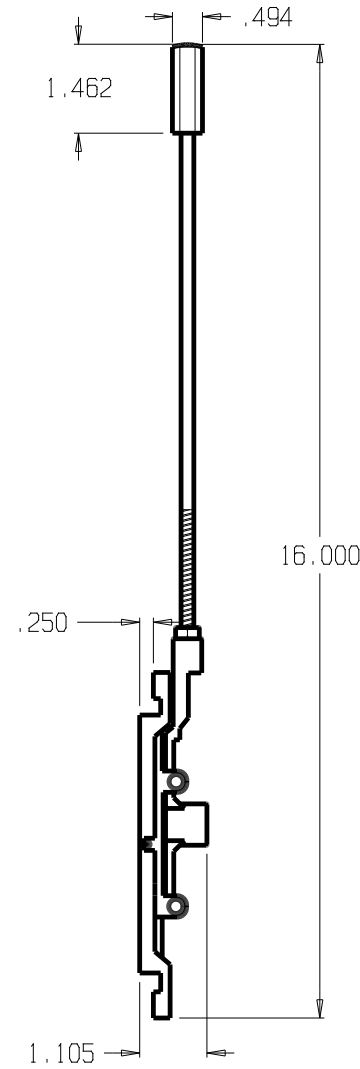

REVISIONS

ZONE	REV	FINISHES:	DATE	APPROVED
		SL & DU		

DON-JO MFG. INC.

DESIGNER	
APPROVED	

SIZE A	DATE: 3/25/04	PART NO. #1551	REV
SCALE	RELEASE DATE	WEIGHT	SHEET