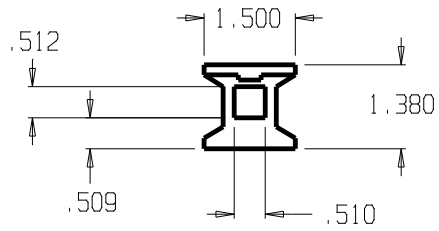

REVISIONS

ZONE	REV	FINISHES:	DATE	APPROVED
		SL & DU		

DON-JO MFG. INC.

DESIGNER	
APPROVED	

SIZE A	DATE: 3/25/04	PART NO. #1551	REV
SCALE	RELEASE DATE	WEIGHT	SHEET