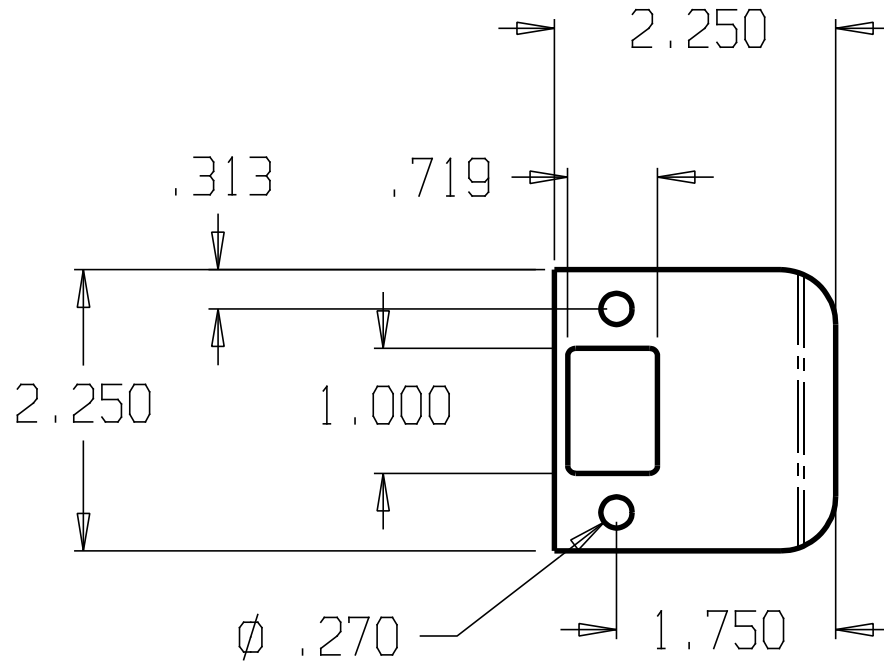

REVISIONS		
ZONE	REV	FINISHES: 605, 609, 619, 620, 630 & DU
		GAUGE: 18ga. .050

DON-JO MFG. INC.

DESIGNER	SIZE A	DATE: 5/13/04	PART NO. EL-175	REV
APPROVED	SCALE	RELEASE DATE	WEIGHT	SHEET