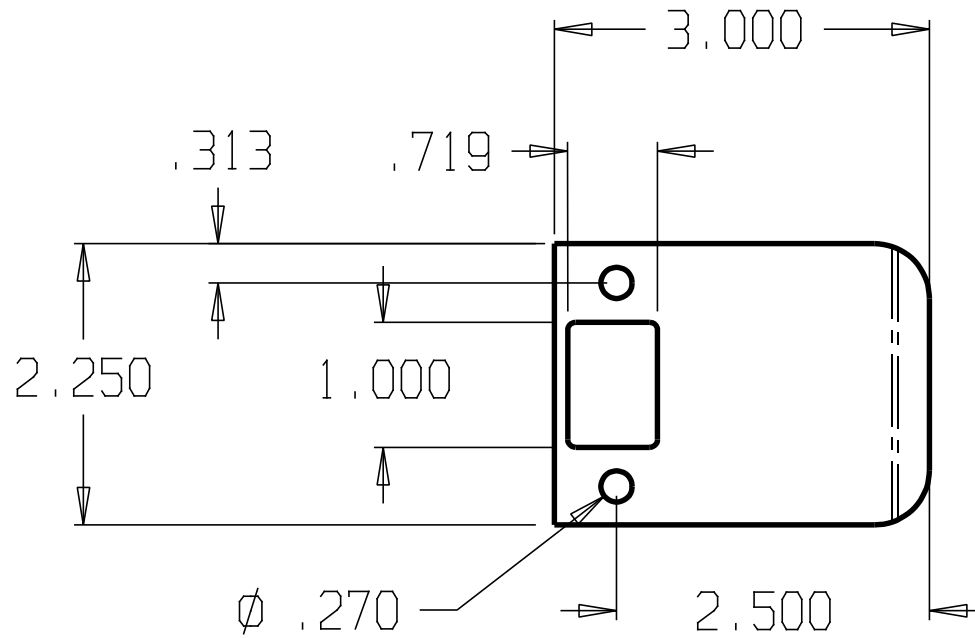

REVISIONS		
ZONE	REV	FINISHES: 605, 609, 619, 620, 630 & DU
		GAUGE: 18ga. .050

DON-JO MFG. INC.

DESIGNER	SIZE: A	DATE: 5/13/04	PART NO. EL-125	REV
APPROVED	SCALE	RELEASE DATE	WEIGHT	SHEET