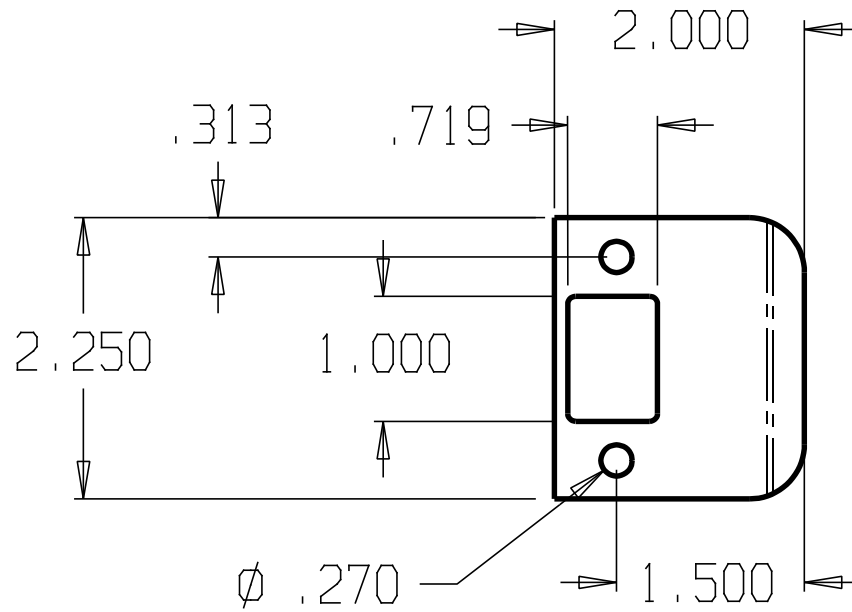

REVISIONS		
ZONE	REV	FINISHES:
		605, 609, 619, 620, 630 & DU
		GAUGE: 18ga. .050

DON-JO MFG. INC.

DESIGNER	SIZE	DATE:	PART NO.	REV
	A	5/13/04	EL-115	
APPROVED	SCALE	RELEASE DATE	WEIGHT	SHEET