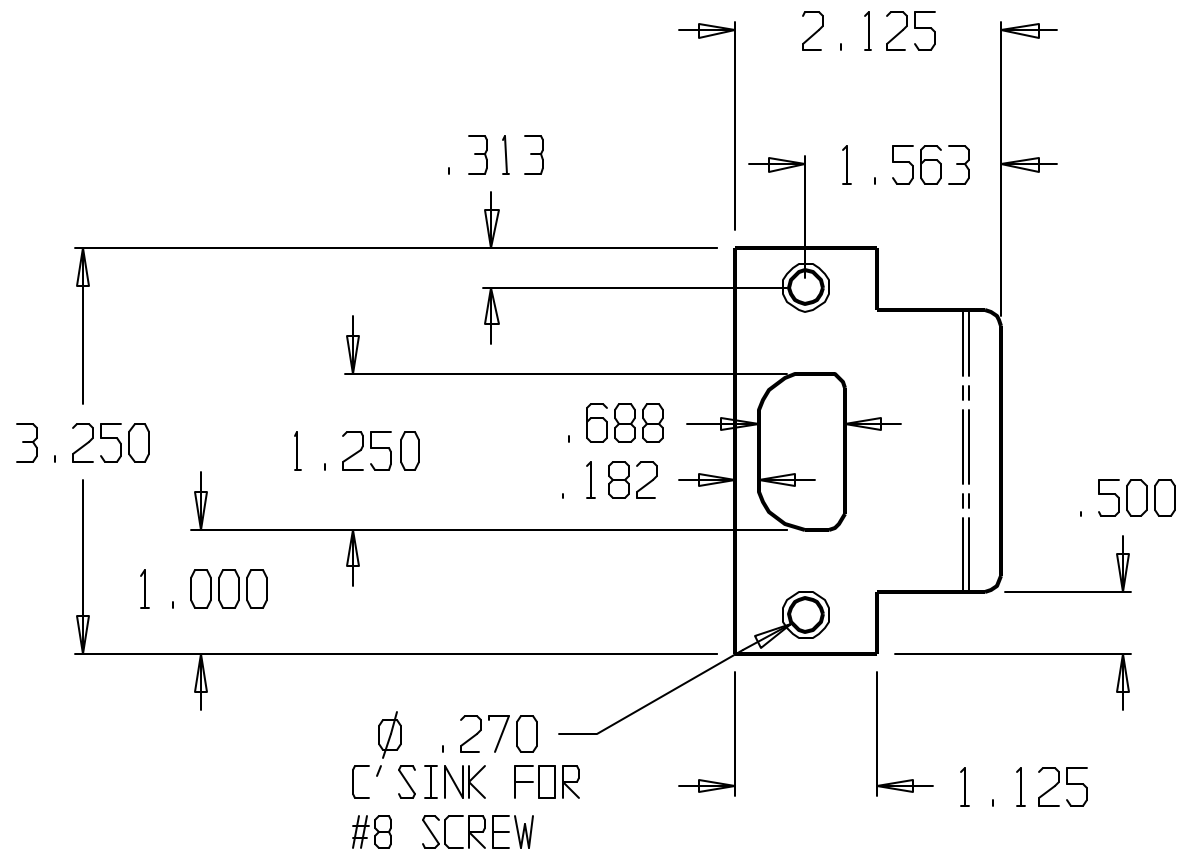

REVISIONS			
ZONE	REV	FINISHES:	GALUGE:
		630	13ga. .090

DON-JO MFG. INC.

DESIGNER

APPROVED

SIZE A	DATE: 6/3/04	PART NO. ST-134	REV
SCALE	RELEASE DATE	WEIGHT	SHEET