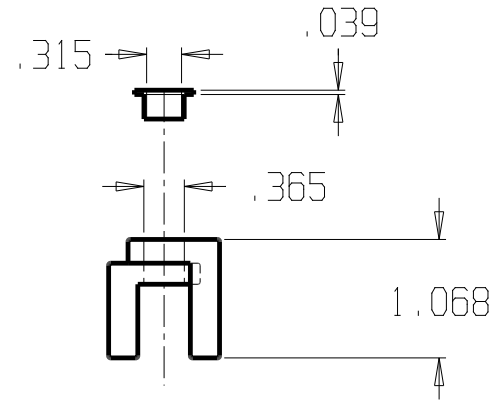

DWG NO

SH

REV

REVISIONS

ZONE

REV

FINISHES :

GALIGE :

DON-JO MFG. INC.

DESIGNER

D.R.

SIZE

A

DATE:

6/13/22

PART NO.

#1513

REV

SCALE

RELEASE DATE

WEIGHT

SHEET