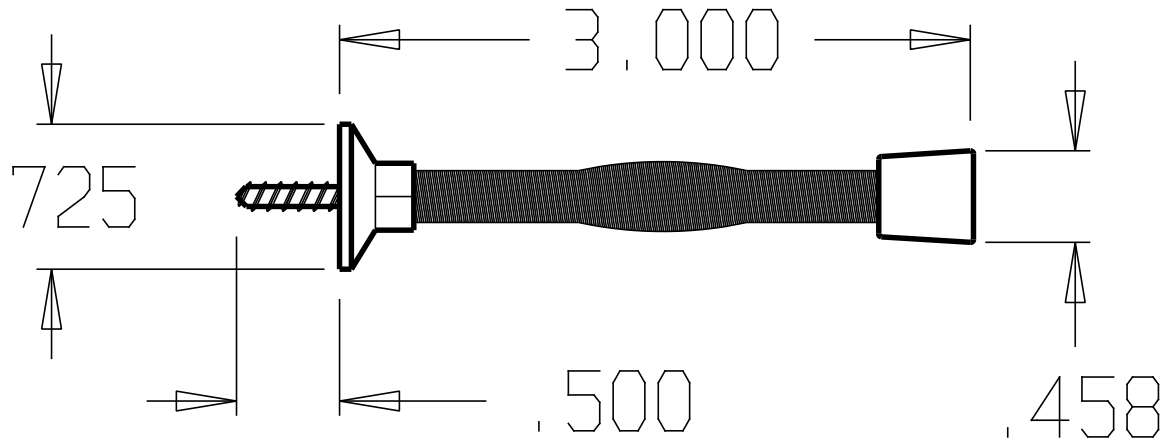

REVISIONS				
ZONE	REV	FINISHES:	DATE	APPROVED
		605, 609, 619, 620, 625		

DON-JO MFG. INC.

DESIGNER	
APPROVED	

SIZE A	DATE: 3/23/04	PART NO. #1508	REV
SCALE	RELEASE DATE	WEIGHT	SHEET