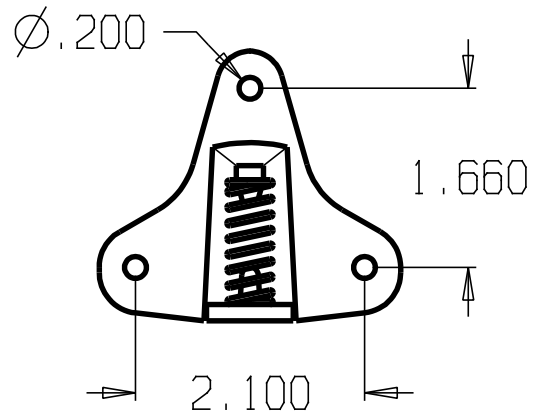

REVISIONS				
ZONE	REV	FINISHES:	DATE	APPROVED
		626		

DON-JO MFG. INC.

DESIGNER	SIZE A	DATE: 3/24/04	PART NO. #1514	REV
APPROVED	SCALE	RELEASE DATE	WEIGHT	SHEET