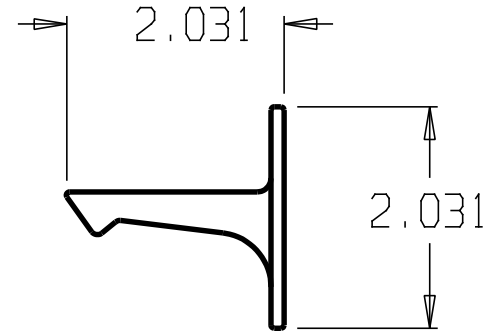

REVISIONS				
ZONE	REV	FINISHES:	DATE	APPROVED
		626		

DON-JO MFG. INC.

DESIGNER	SIZE A	DATE: 3/24/04	PART NO. #1514	REV
APPROVED	SCALE	RELEASE DATE	WEIGHT	SHEET