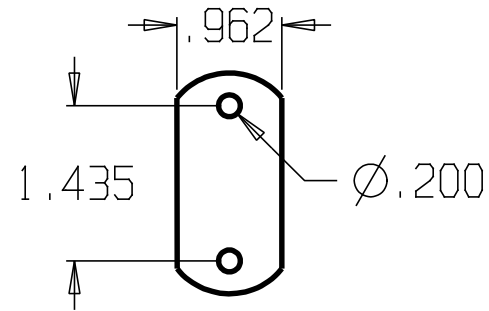

REVISIONS				
ZONE	REV	FINISHES:	DATE	APPROVED
		626		

DON-JO MFG. INC.

DESIGNER	SIZE A	DATE: 3/24/04	PART NO. #1514	REV
APPROVED	SCALE	RELEASE DATE	WEIGHT	SHEET