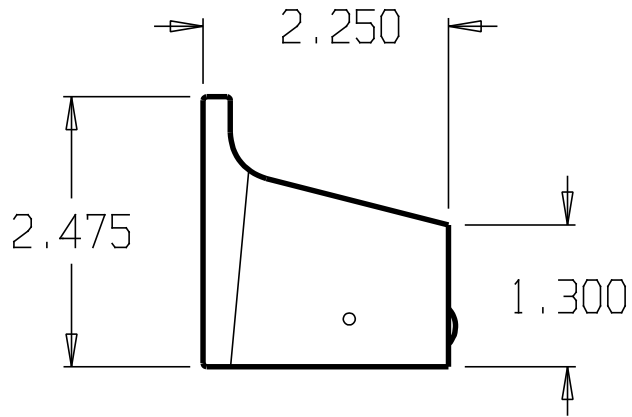

REVISIONS				
ZONE	REV	FINISHES:	DATE	APPROVED
		626		

DON-JO MFG. INC.

DESIGNER	SIZE A	DATE: 3/24/04	PART NO. #1514	REV
APPROVED	SCALE	RELEASE DATE	WEIGHT	SHEET