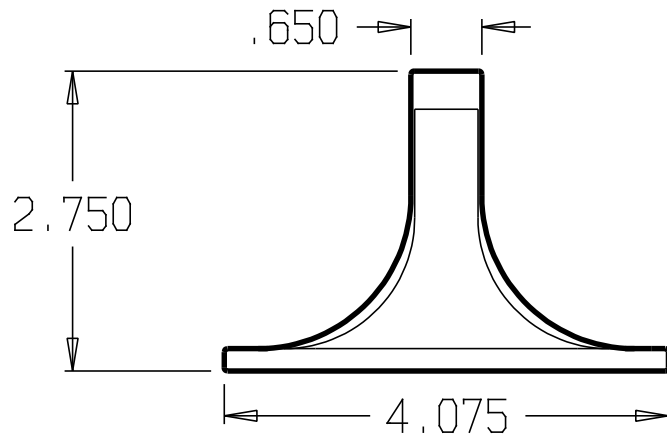

REVISIONS				
ZONE	REV	FINISHES :	DATE	APPROVED
		626		

DON-JO MFG. INC.

DESIGNER	SIZE A	DATE: 3/24/04	PART NO. #1523	REV
APPROVED	SCALE	RELEASE DATE	WEIGHT	SHEET