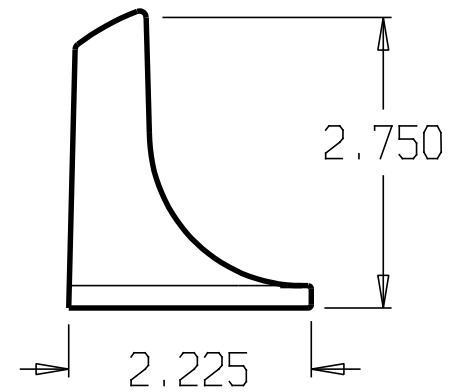

REVISIONS				
ZONE	REV	FINISHES :	DATE	APPROVED
		626		

DON-JO MFG. INC.

DESIGNER	SIZE A	DATE: 3/24/04	PART NO. #1523	REV
APPROVED	SCALE	RELEASE DATE	WEIGHT	SHEET