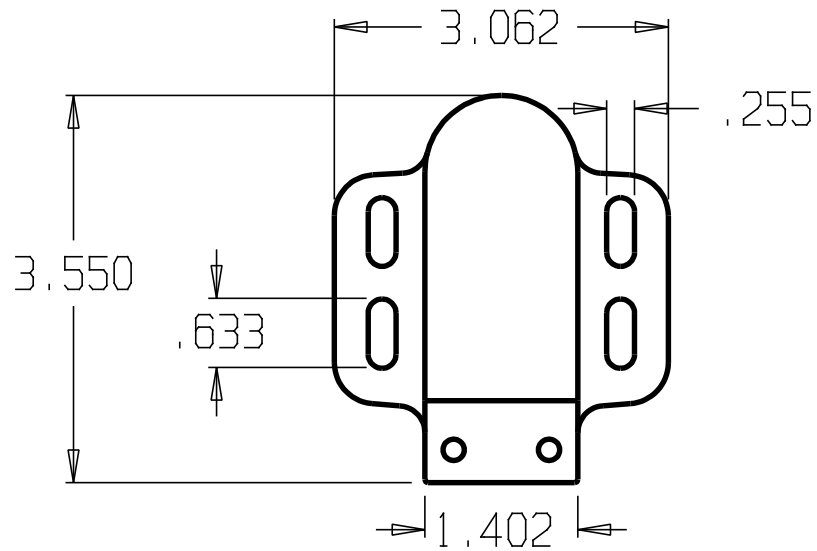

REVISIONS				
ZONE	REV	FINISHES :	DATE	APPROVED
		626		

DON-JO MFG. INC.

DESIGNER	SIZE A	DATE: 3/24/04	PART NO. #1523	REV
APPROVED	SCALE	RELEASE DATE	WEIGHT	SHEET