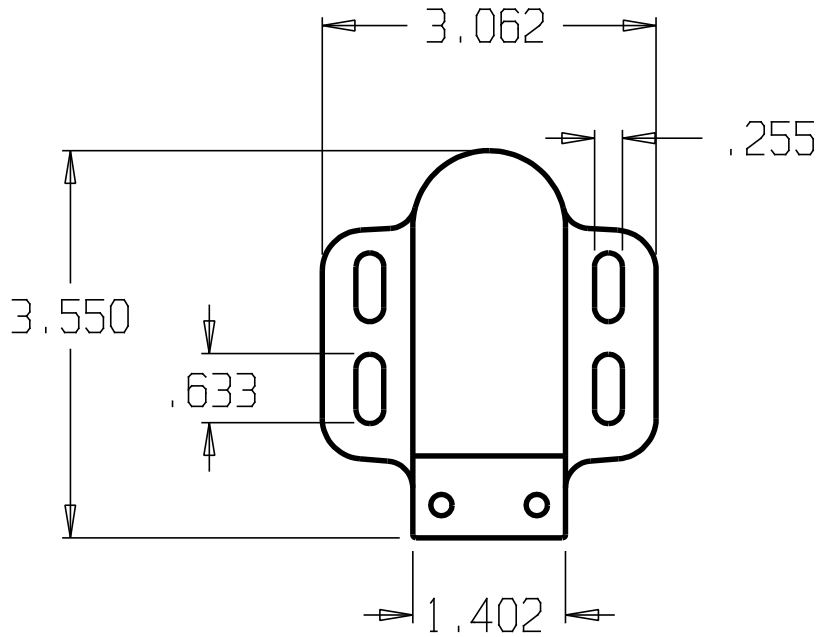

REVISIONS				
ZONE	REV	FINISHES:	DATE	APPROVED
		626		

DON-JO MFG. INC.

DESIGNER	SIZE A	DATE: 3/24/04	PART NO. #1520	REV
APPROVED	SCALE	RELEASE DATE	WEIGHT	SHEET