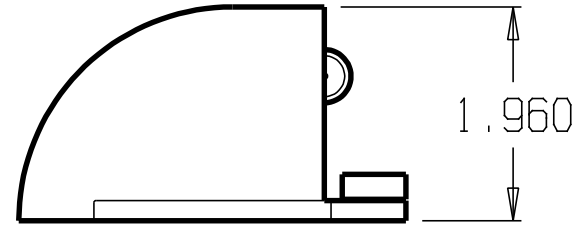

REVISIONS				
ZONE	REV	FINISHES:	DATE	APPROVED
		626		

DON-JO MFG. INC.

DESIGNER	SIZE A	DATE: 3/24/04	PART NO. #1520	REV
APPROVED	SCALE	RELEASE DATE	WEIGHT	SHEET