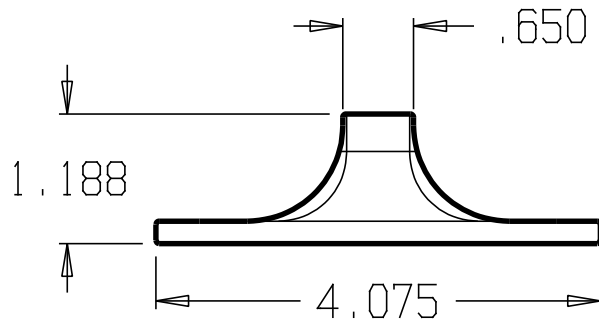

REVISIONS				
ZONE	REV	FINISHES:	DATE	APPROVED
		626		

DON-JO MFG. INC.

DESIGNER	SIZE A	DATE: 3/24/04	PART NO. #1520	REV
APPROVED	SCALE	RELEASE DATE	WEIGHT	SHEET