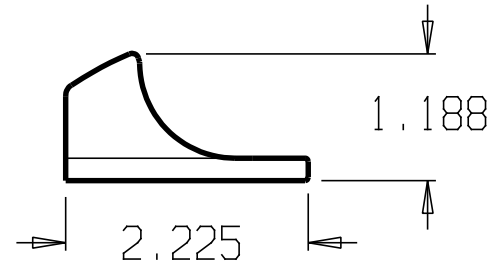

REVISIONS				
ZONE	REV	FINISHES:	DATE	APPROVED
		626		

DON-JO MFG. INC.

DESIGNER	SIZE A	DATE: 3/24/04	PART NO. #1520	REV
APPROVED	SCALE	RELEASE DATE	WEIGHT	SHEET