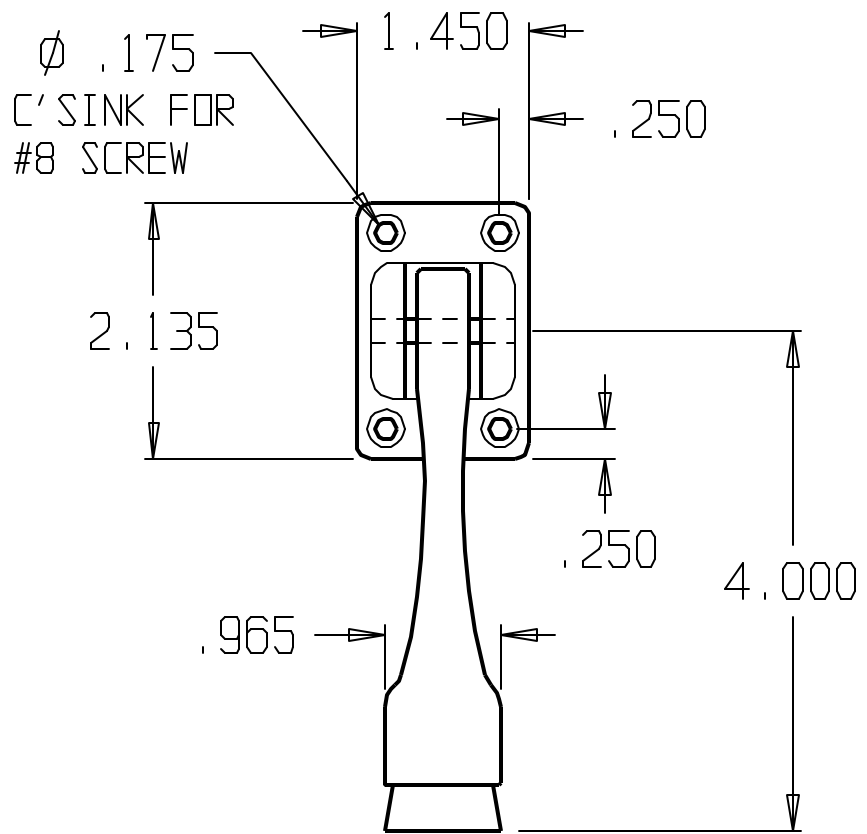

REVISIONS			APPROVED
ZONE	REV	FINISHES :	
		SPRAYED BRASS, SPRAYED BRONZE, SPRAYED ALUMINUM	

DON-JO MFG. INC.

DESIGNER	SIZE	DATE:	PART NO.	REV
	A	3/16/04	#1466	
APPROVED	SCALE	RELEASE DATE	WEIGHT	SHEET