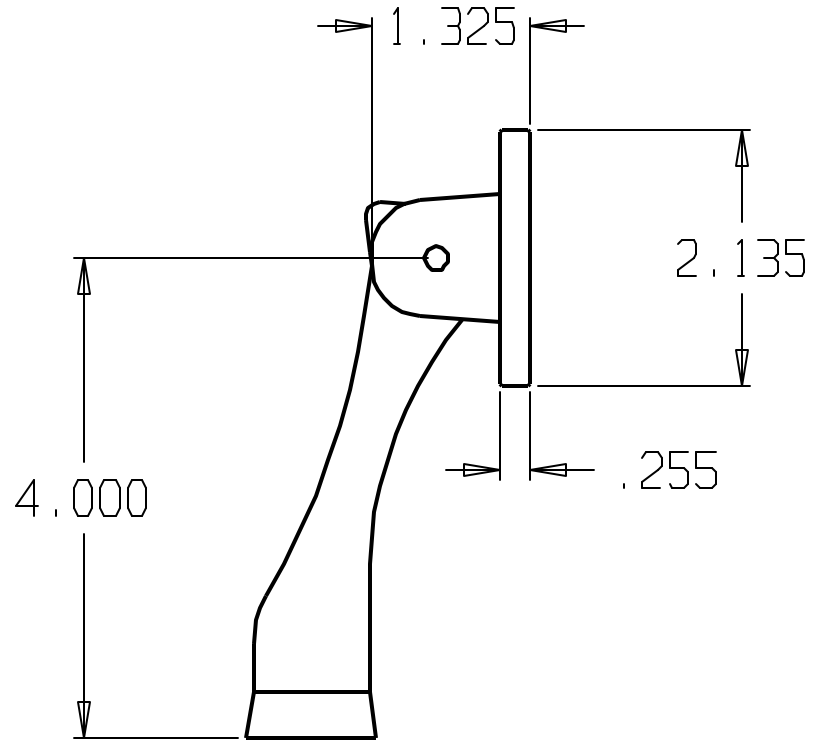

REVISIONS			APPROVED
ZONE	REV	FINISHES :	
		SPRAYED BRASS, SPRAYED BRONZE, SPRAYED ALUMINUM	

DON-JO MFG. INC.

DESIGNER	SIZE	DATE:	PART NO.	REV
	A	3/16/04	#1466	
APPROVED	SCALE	RELEASE DATE	WEIGHT	SHEET