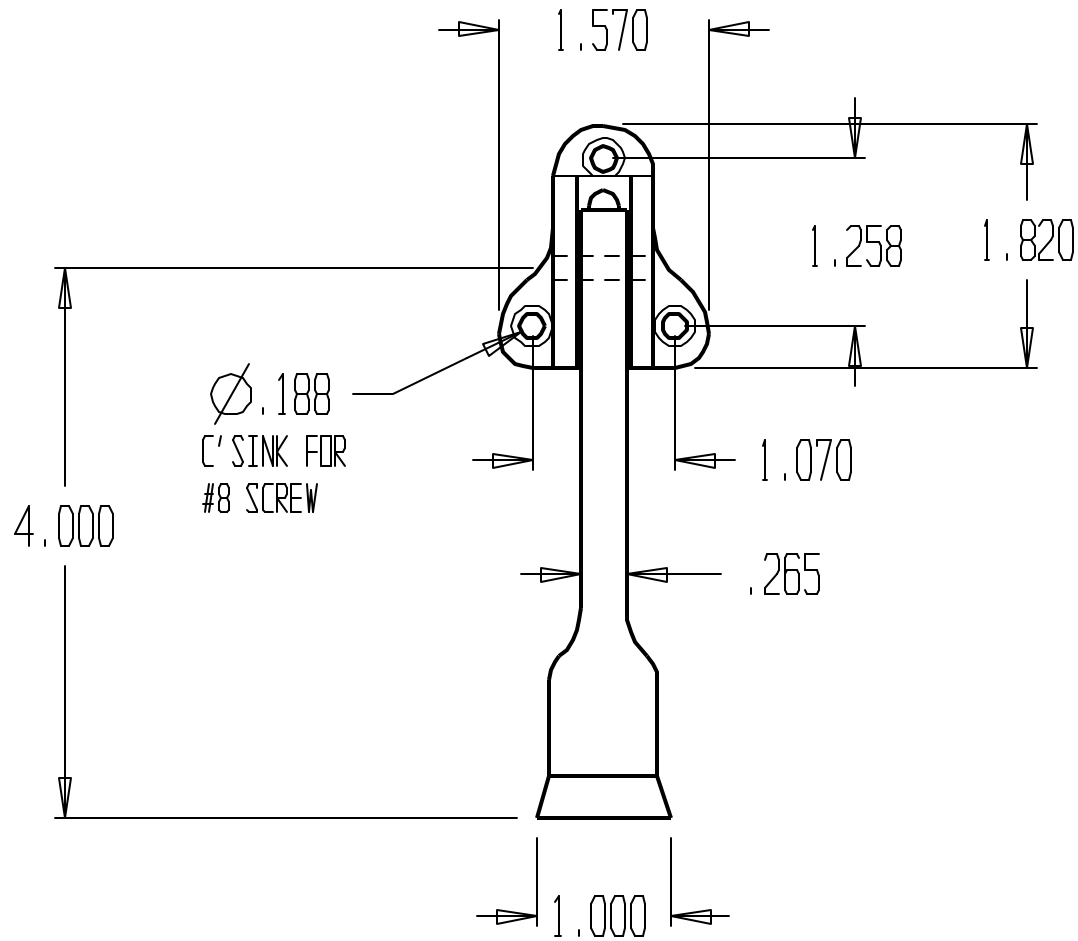

REVISIONS			
ZONE	REV	FINISHES:	DATE
		626, BP, BZ, CP, DU	
			APPROVED

DON-JO MFG. INC.

DESIGNER	
APPROVED	

SIZE A	DATE: 3/15/04	PART NO. #1455	REV
SCALE	RELEASE DATE	WEIGHT	SHEET