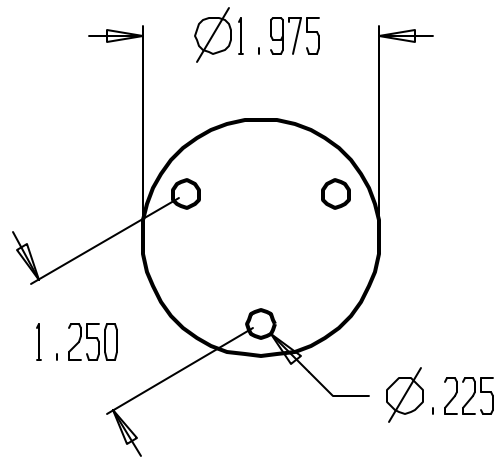

REVISIONS			
ZONE	REV	FINISHES :	DATE
		605,613,626	
		APPROVED	

DON-JO MFG. INC.

DESIGNER	SIZE	DATE:	PART NO.	REV
	A	3/11/04	#1487	
APPROVED	SCALE	RELEASE DATE	WEIGHT	SHEET