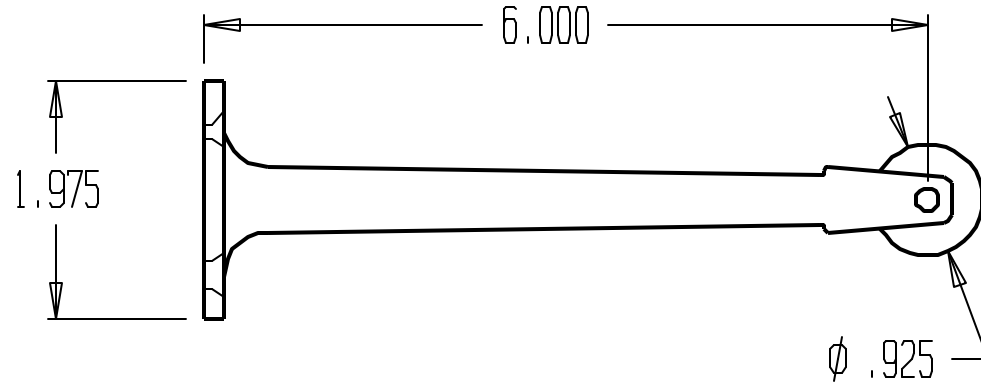

REVISIONS			
ZONE	REV	FINISHES :	DATE
		605,613,626	
		APPROVED	

DON-JO MFG. INC.

DESIGNER	SIZE	DATE:	PART NO.	REV
	A	3/11/04	#1487	
APPROVED	SCALE	RELEASE DATE	WEIGHT	SHEET