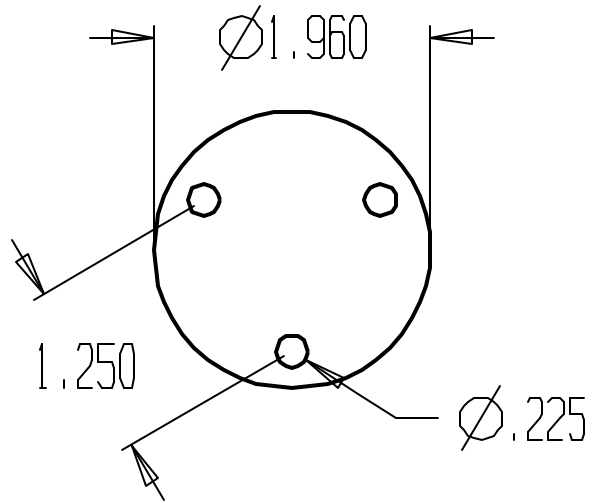

REVISIONS			
ZONE	REV	FINISHES :	DATE
		605,613,626	
		APPROVED	

DON-JO MFG. INC.

DESIGNER		SIZE A	DATE: 3/12/04	PART NO. #1486	REV
APPROVED		SCALE	RELEASE DATE	WEIGHT	SHEET