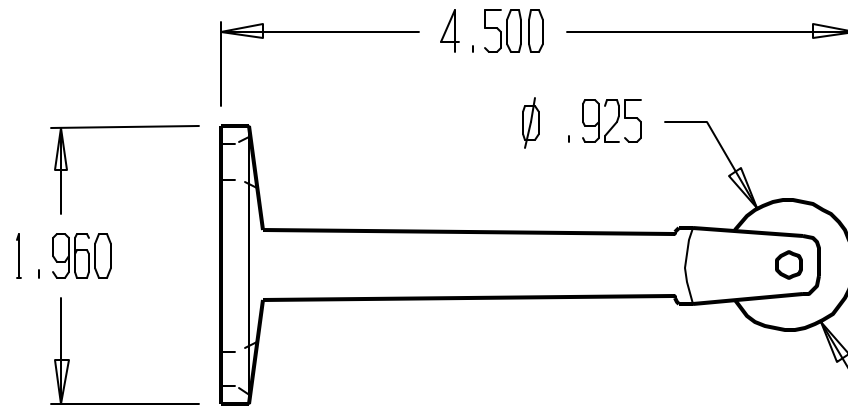

REVISIONS			
ZONE	REV	FINISHES :	DATE
		605,613,626	
		APPROVED	

DON-JO MFG. INC.

DESIGNER		SIZE A	DATE: 3/12/04	PART NO. #1486	REV
APPROVED		SCALE	RELEASE DATE	WEIGHT	SHEET