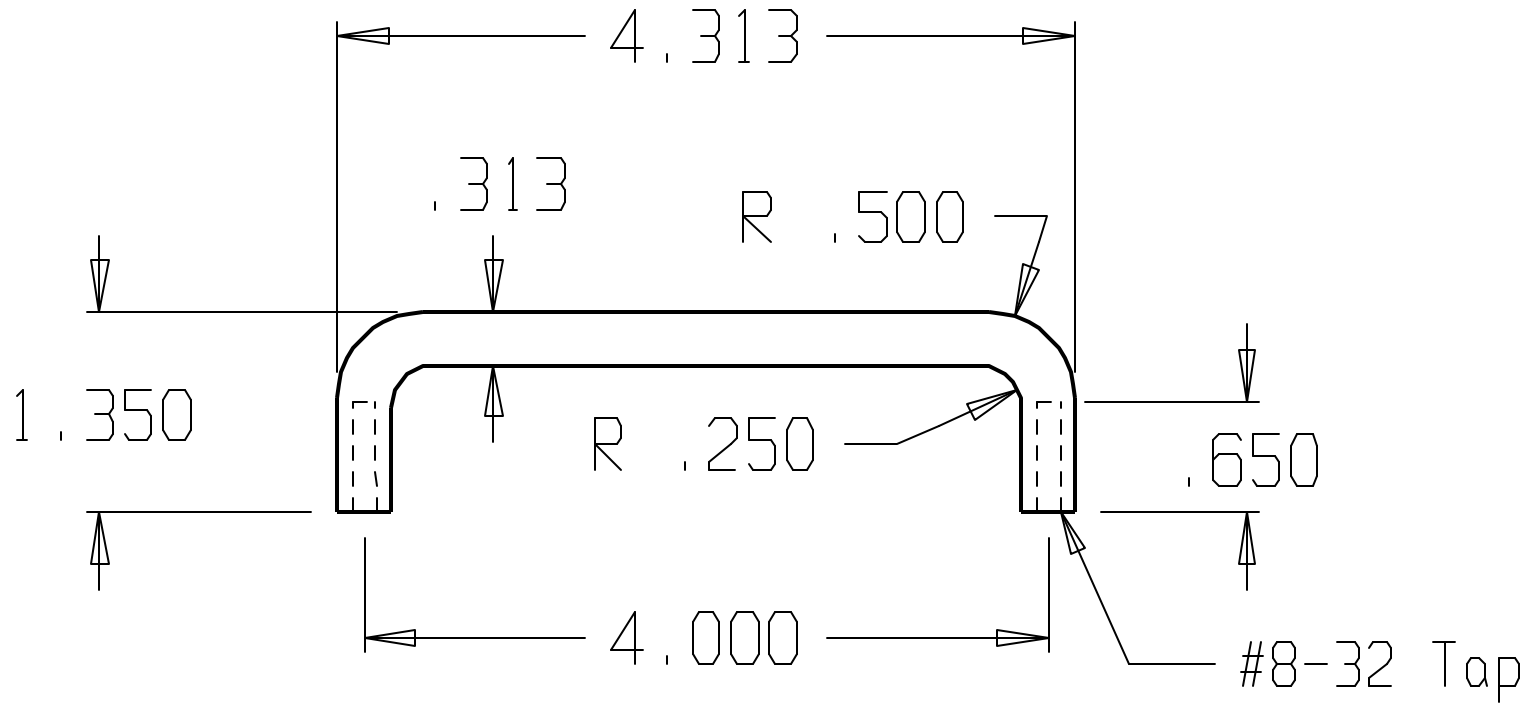

REVISIONS			
ZONE	REV	FINISHES:	DATE
		605, 625, 626	
		APPROVED	

DON-JO MFG. INC.

DESIGNER
APPROVED

SIZE A	DATE: 4/28/04	PART NO. #66	REV
SCALE	RELEASE DATE	WEIGHT	SHEET