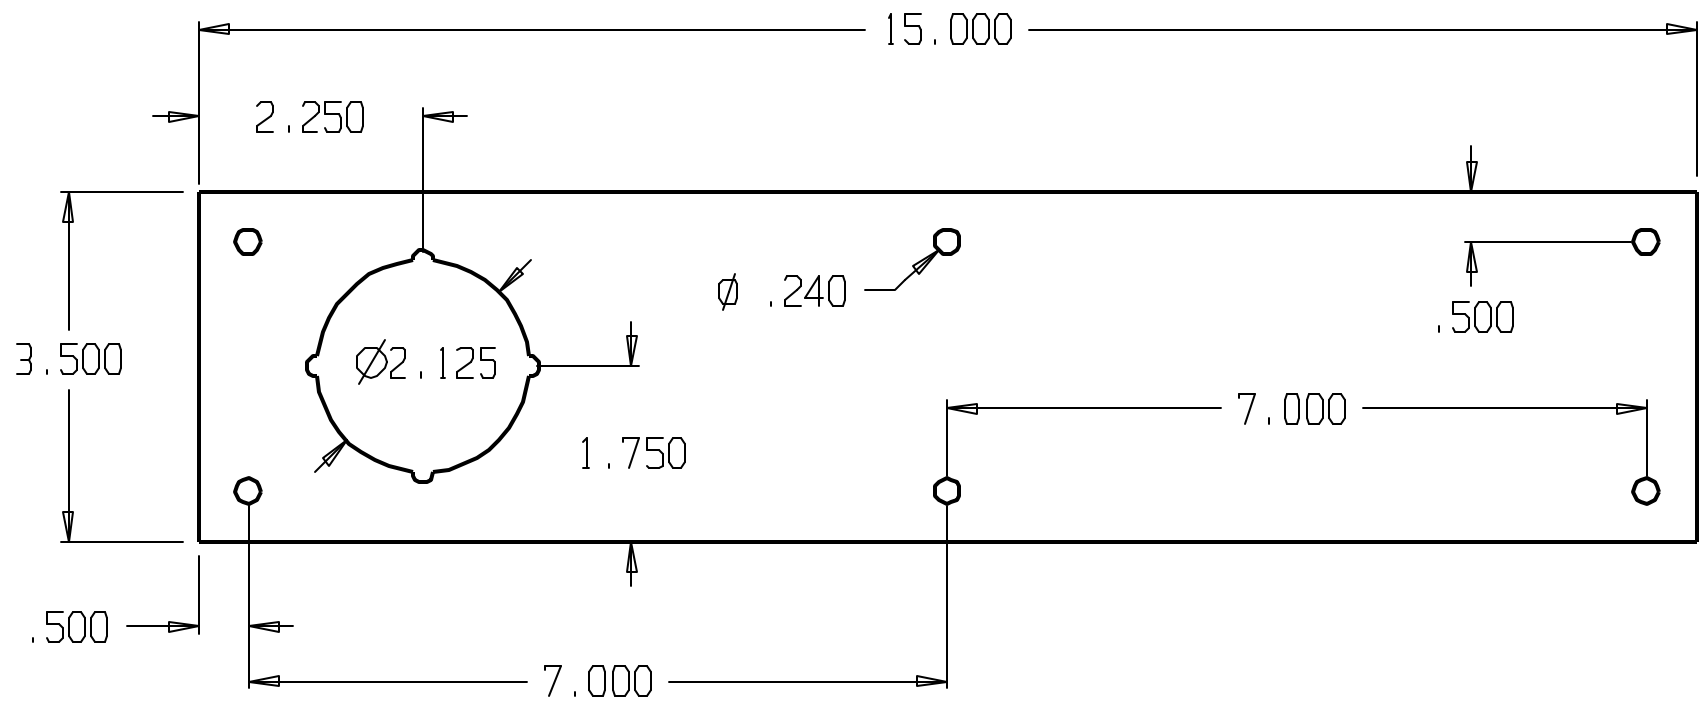

REVISIONS				
ZONE	REV	FINISHES :	DATE	APPROVED
		605,606,609,612,613,619, 620,626,628,629,630		

DON-JO MFG. INC.

DESIGNER	SIZE	DATE	PART NO.	REV
	A	4/28/04	#70 CFK	
APPROVED	SCALE	RELEASE DATE	WEIGHT	SHEET