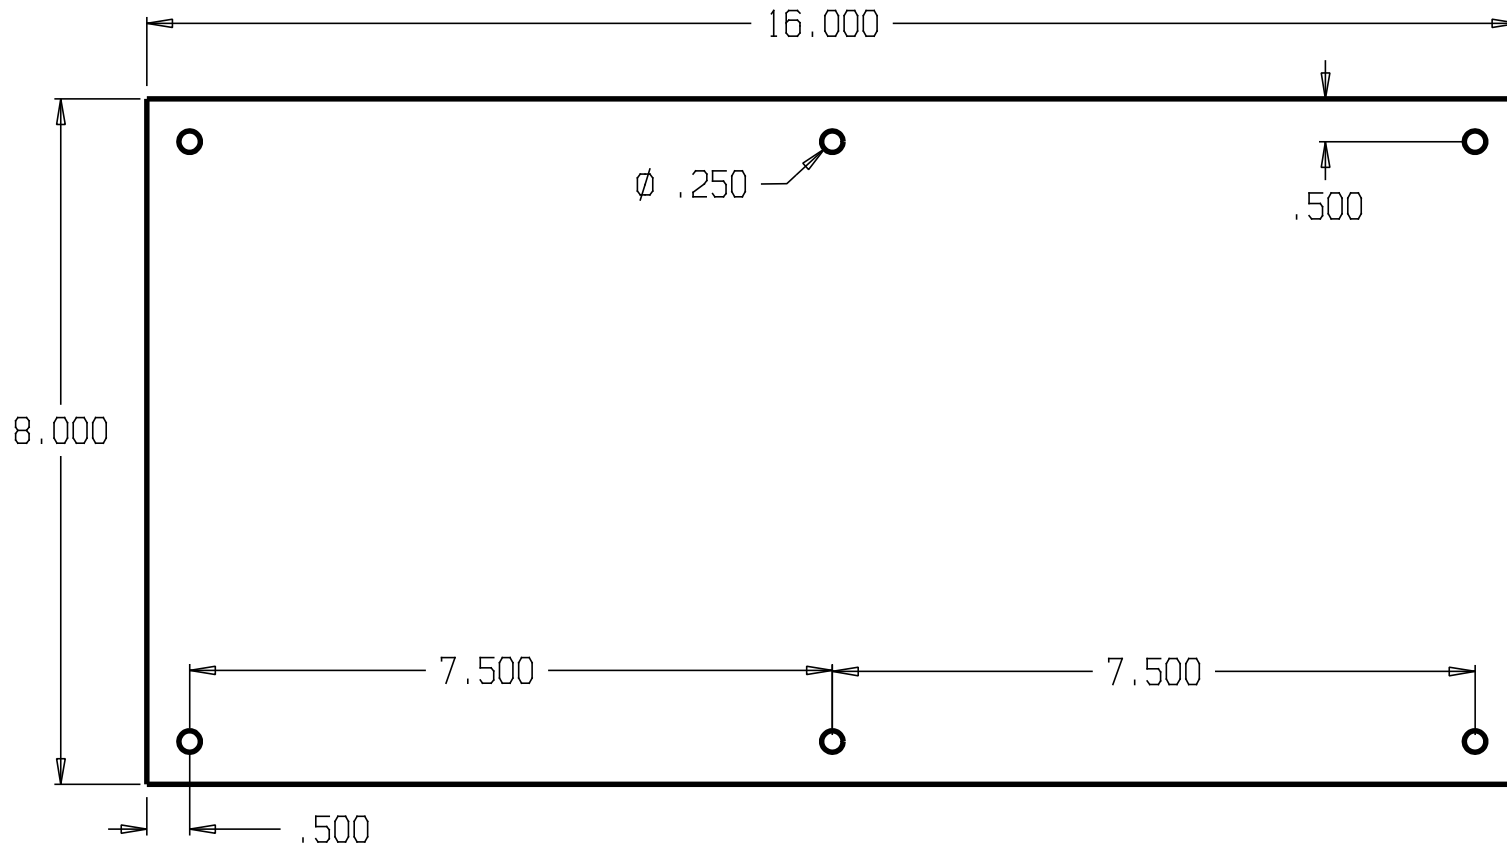

REVISIONS				
ZONE	REV	FINISHES:	DATE	APPROVED
		605, 606, 609, 612, 613, 619, 620, 626, 628, 629, 630		

DON-JO MFG. INC.

DESIGNER	
APPROVED	

SIZE	DATE:	PART NO.	REV
A	4/28/04	#73	
SCALE	RELEASE DATE	WEIGHT	SHEET