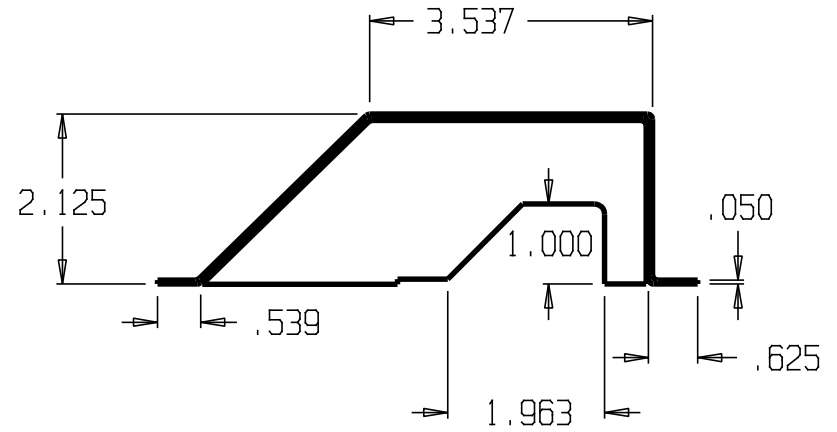

REVISIONS				
ZONE	REV	FINISHES:	DATE	APPROVED
		630		

DON-JO MFG. INC.

DESIGNER	SIZE	DATE:	PART NO.	REV
	A	4/30/04	#83	
APPROVED	SCALE	RELEASE DATE	WEIGHT	SHEET