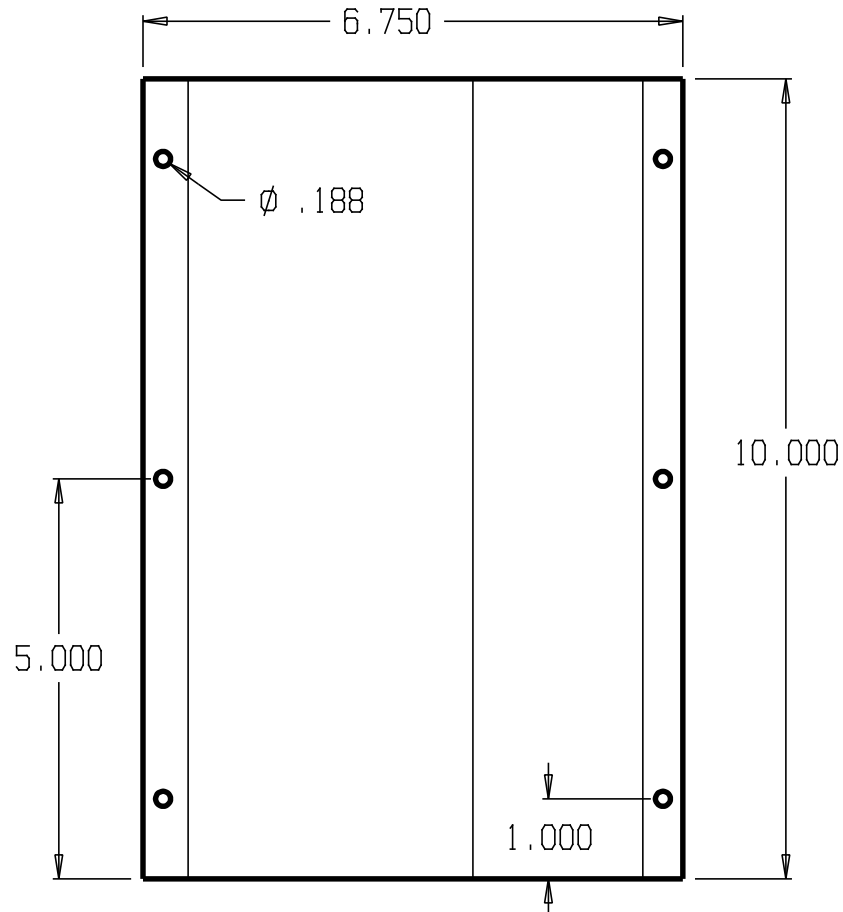

REVISIONS				
ZONE	REV	FINISHES:	DATE	APPROVED
		630		

DON-JO MFG. INC.

DESIGNER	SIZE	DATE:	PART NO.	REV
	A	4/30/04	#83	
APPROVED	SCALE	RELEASE DATE	WEIGHT	SHEET