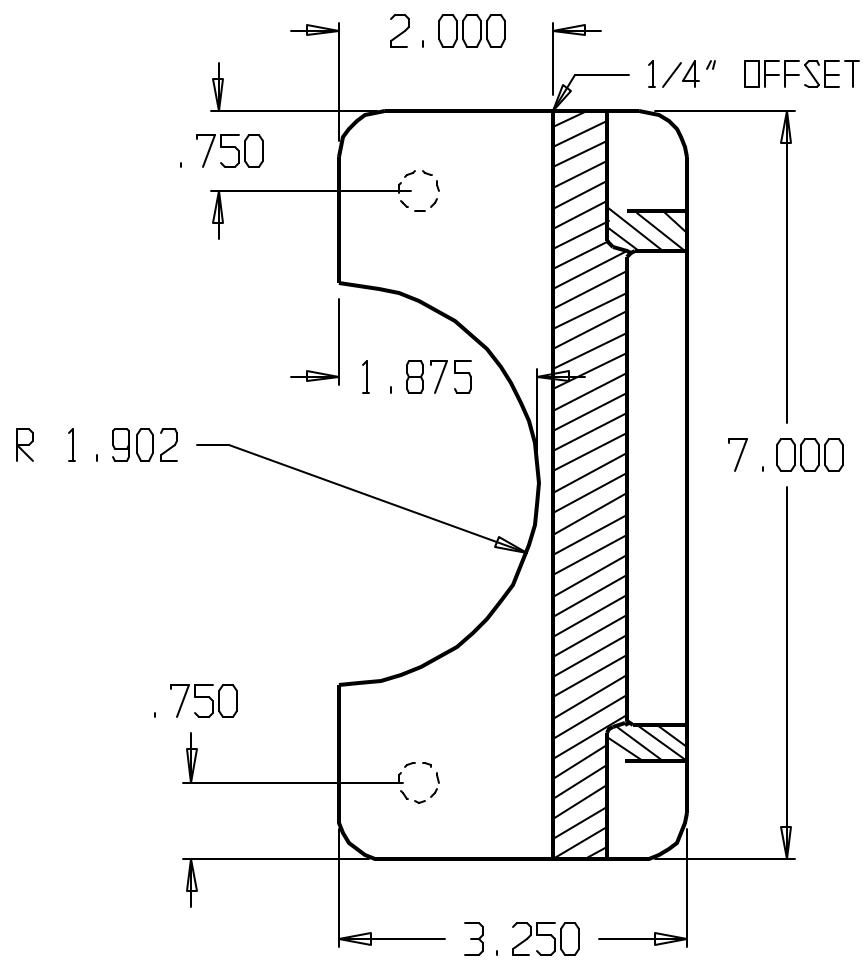

REVISIONS			
ZONE	REV	FINISHES:	GALUGE:
		630	12ga. .104

DON-JO MFG. INC.

DESIGNER
APPROVED

SIZE: A
DATE: 5/4/04

PART NO.: BLP-107
REV

SCALE
RELEASE DATE
WEIGHT
SHEET